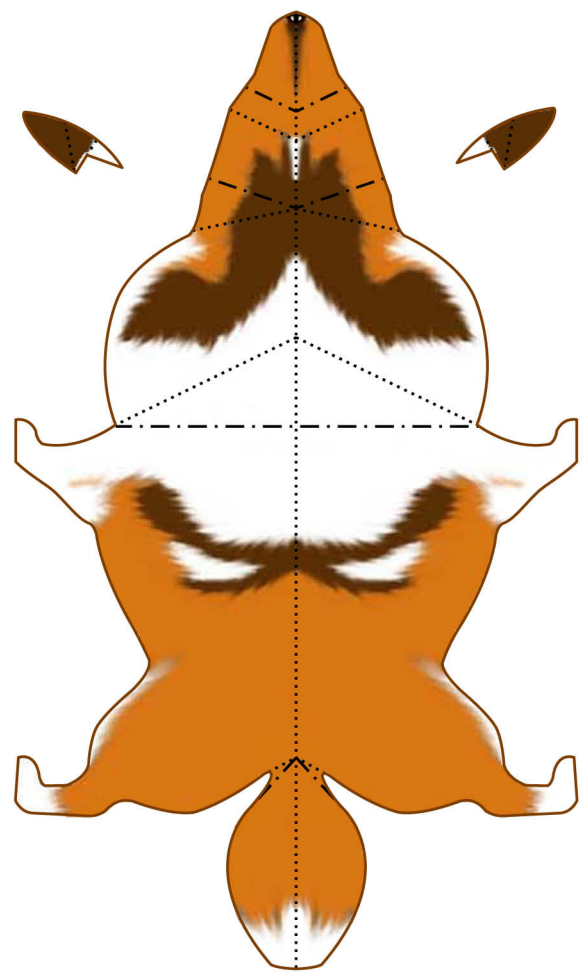

PAPER CRAFT

<http://www.canon.com/c-park/en/>

Shetland Sheepdog

Origin: Britain

Personality: Intelligent and obedient. Lively.
Smart and easy to train.

Enlarged view of head

«Assembly Instructions»

Apply glue to A, then stick to the inside of the cut line, bending the part so that it inclines slightly forward.

- Scissors line
- - - Mountain fold
- - - Valley fold