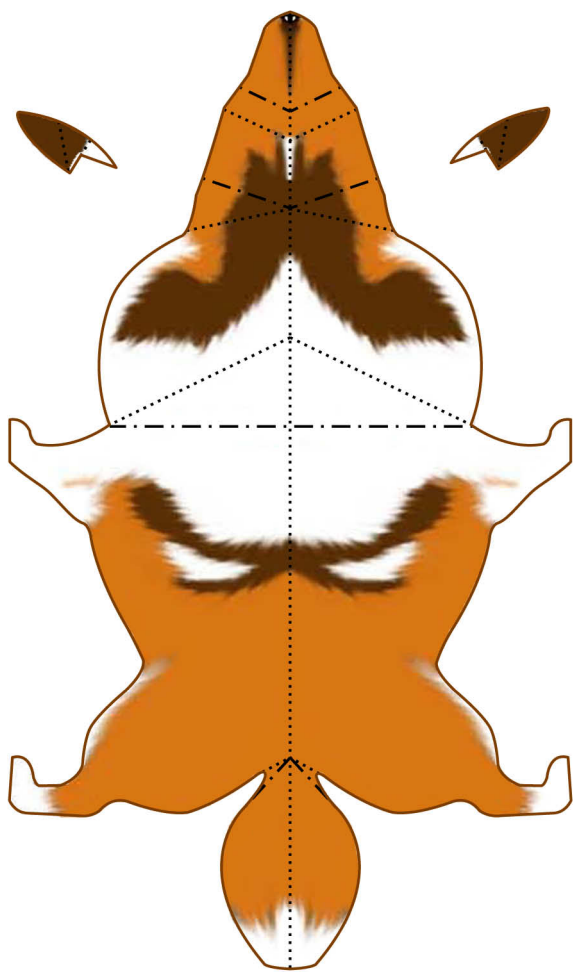

PAPER CRAFT

<http://www.canon.com/c-park/en/>

Shetland Sheepdog

Origin: Britain

Personality: Intelligent and obedient. Lively.
Smart and easy to train.

Enlarged view of head

«Assembly Instructions»

Apply glue to A, then stick to the inside of the cut line, bending the part so that it inclines slightly forward.

- Scissors line
- - - Mountain fold
- - - Valley fold