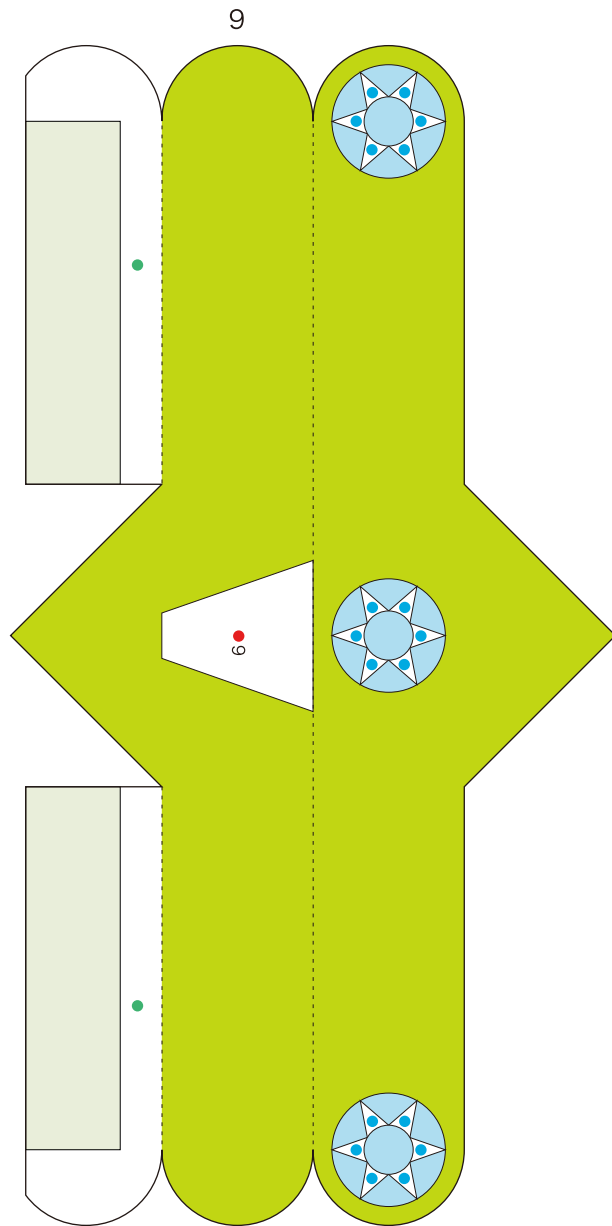

(Moving) Clowns on funny unicycles : Pattern

© Canon Inc. © Hideharu Naitoh & G&P