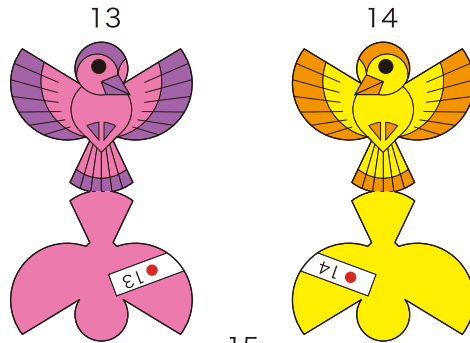

When the lever beneath the frame is turned, the unicycle wheels turn in unison and a pair of songbirds takes flight in time to the cheerful music of the clowns.

■ Parts list (pattern) : Fifteen A4 sheets (No. 1 to No. 15)

© Canon Inc. © Hideharu Naitoh & G&P

(Moving) Clowns on funny unicycles : Pattern

© Canon Inc. © Hideharu Naitoh & G&P

Canon

(Moving) Clowns on funny unicycles : Pattern

© Canon Inc. © Hideharu Naitoh & G&P