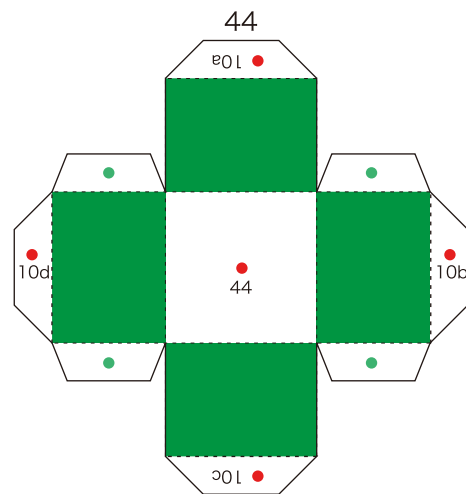

(Moving) Clowns on funny unicycles : Pattern

© Canon Inc. © Hideharu Naitoh & G&P

Canon