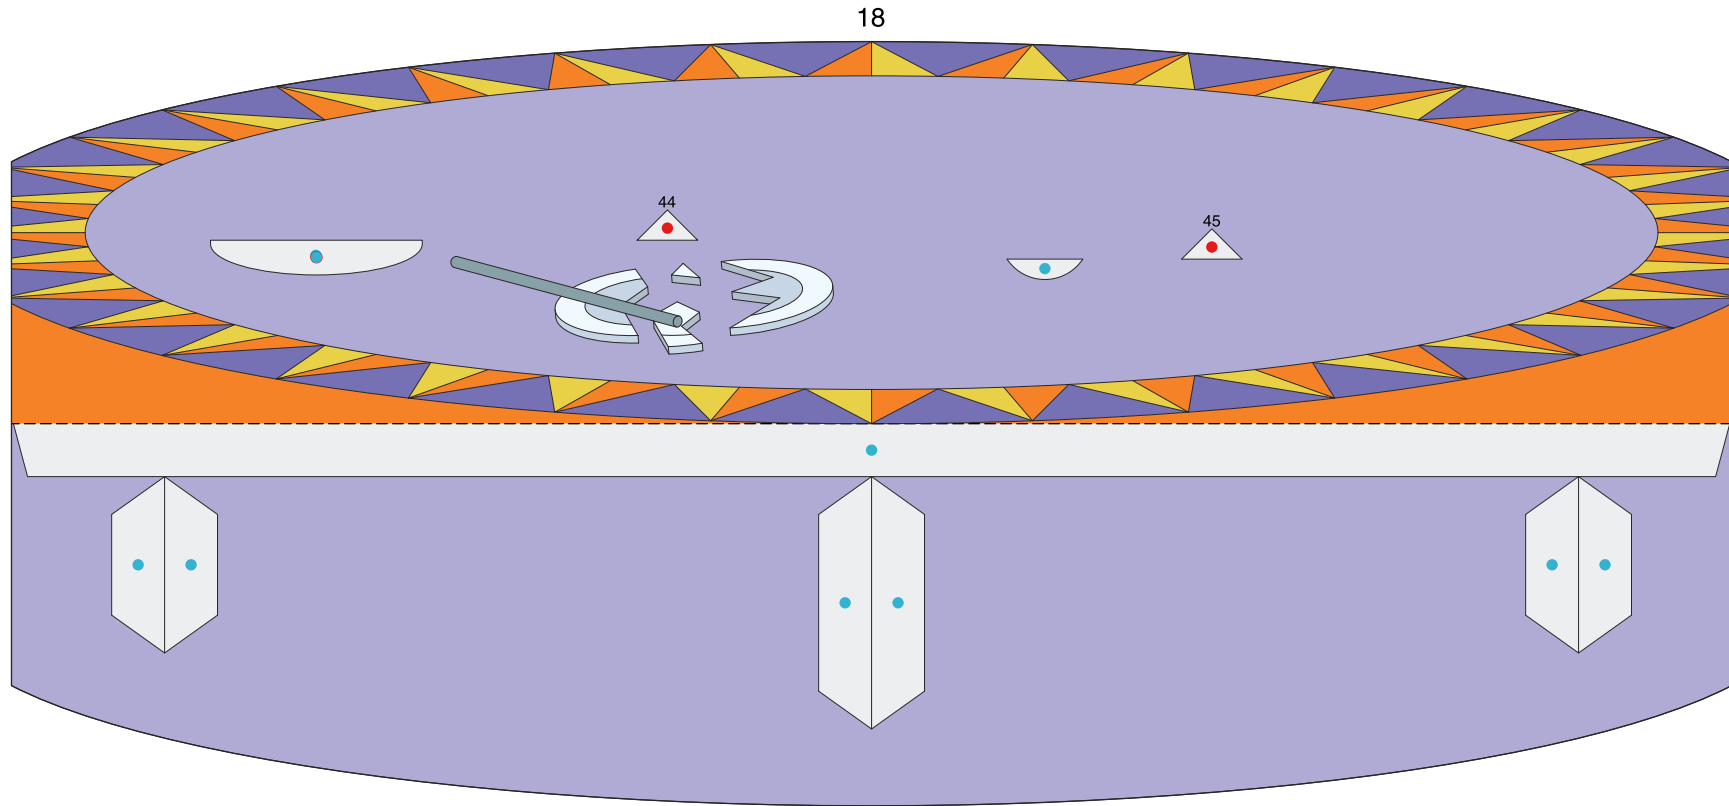

(Moving) Clowns spinning dishes : Pattern

© Canon Inc. © Hideharu Naitoh & F design