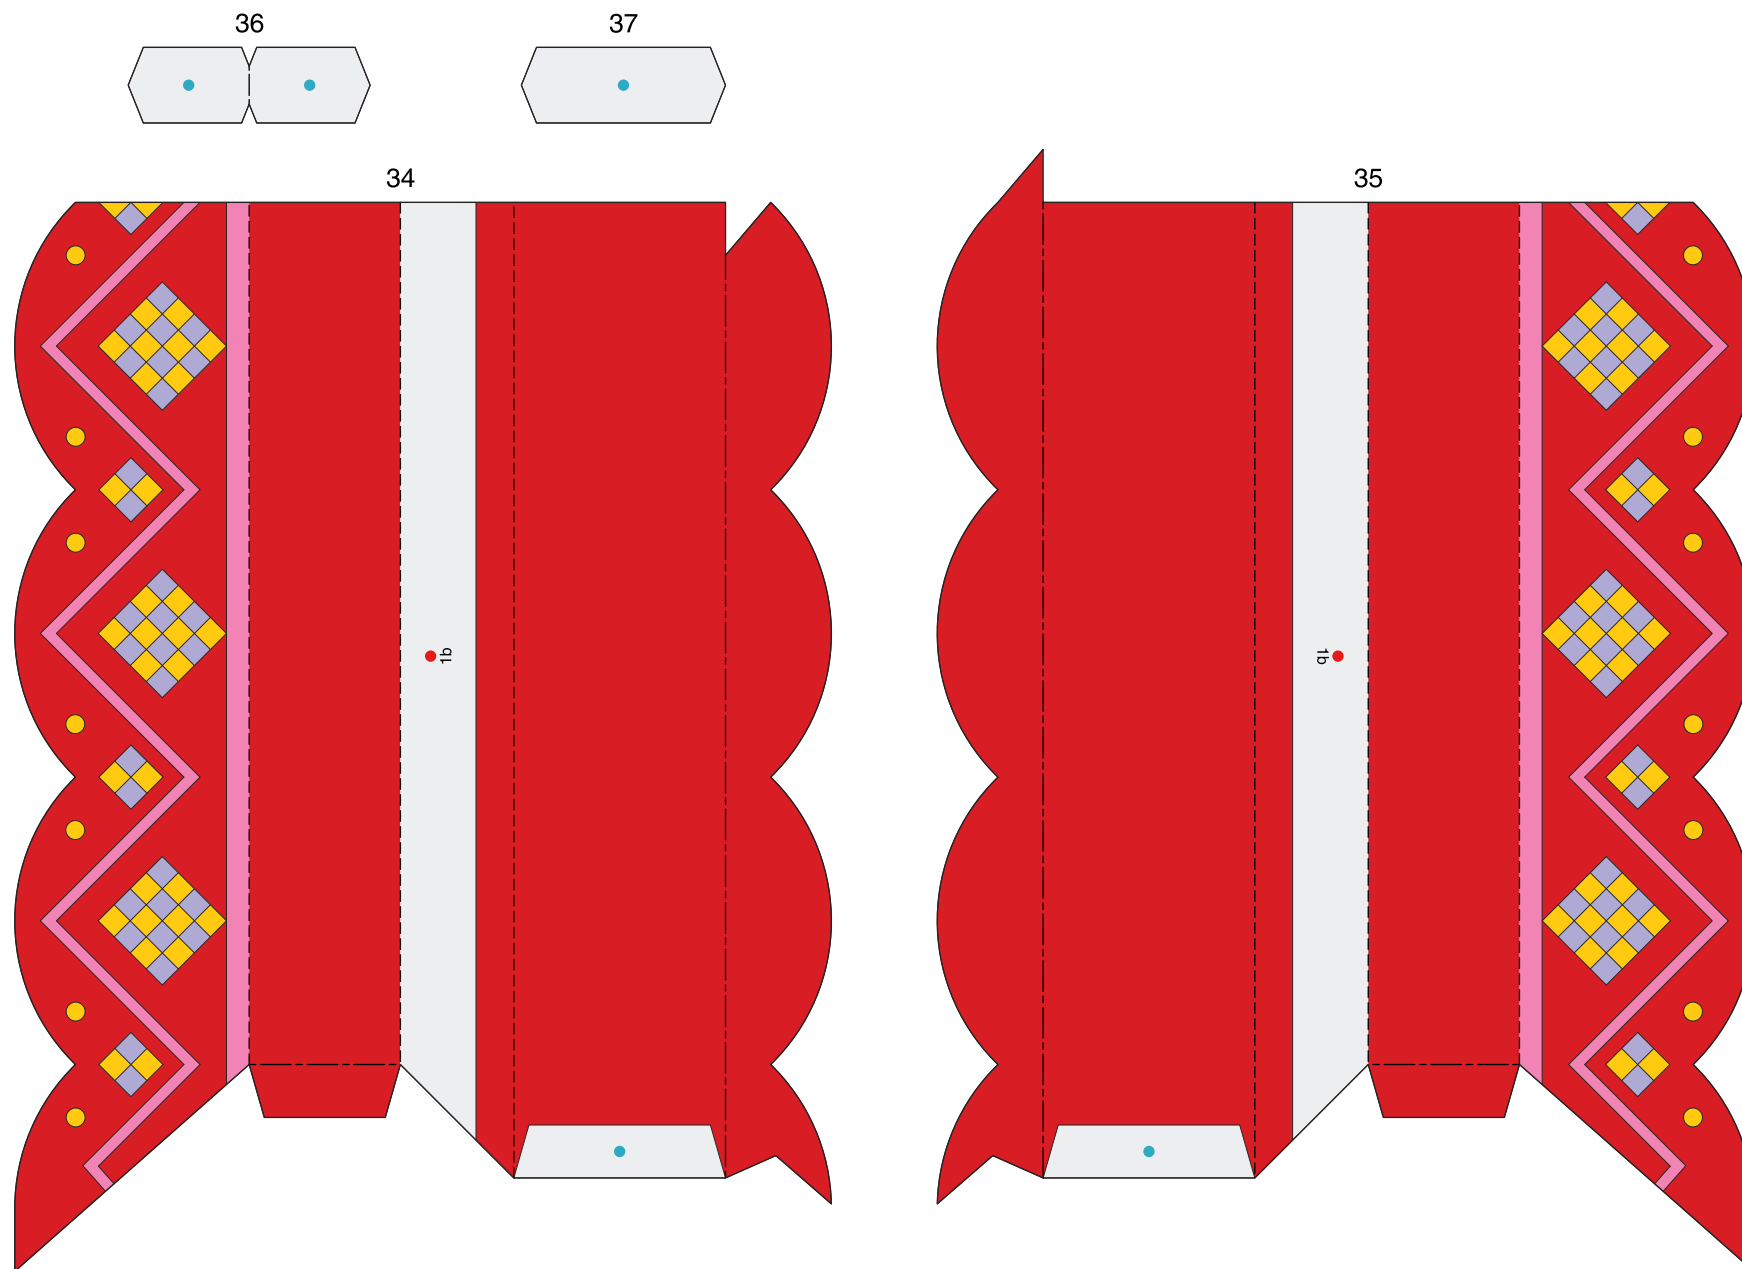

(Moving) Clowns spinning dishes : Pattern

© Canon Inc. © Hideharu Naitoh & F design

Canon