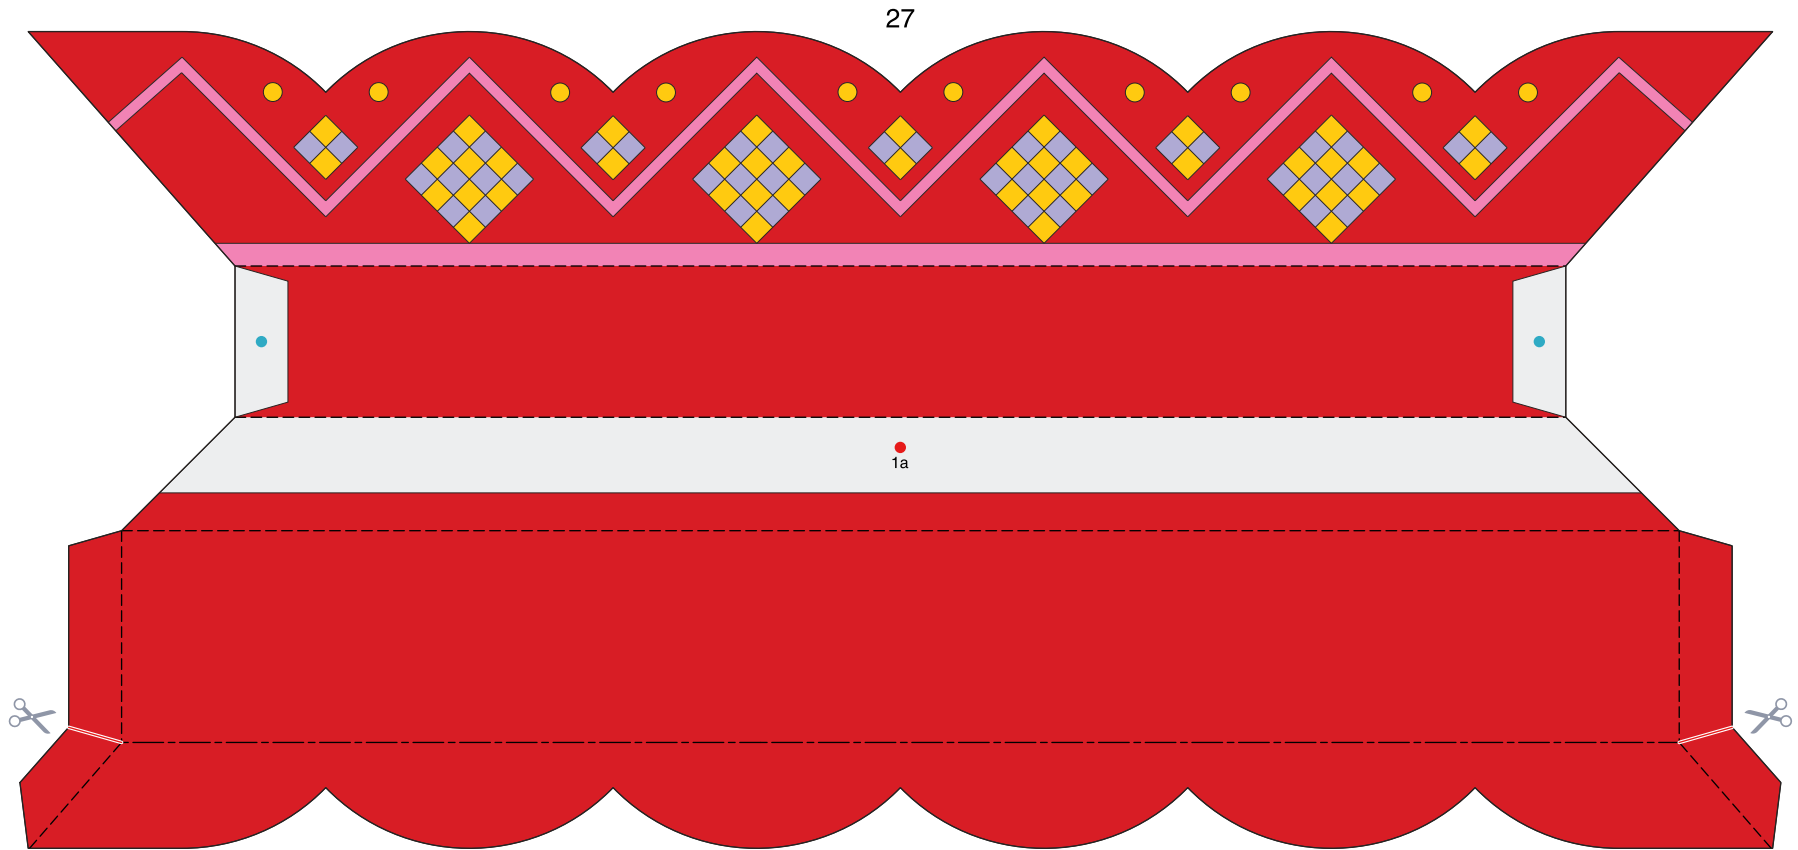

(Moving) Clowns spinning dishes : Pattern

© Canon Inc. © Hideharu Naitoh & F design

Canon