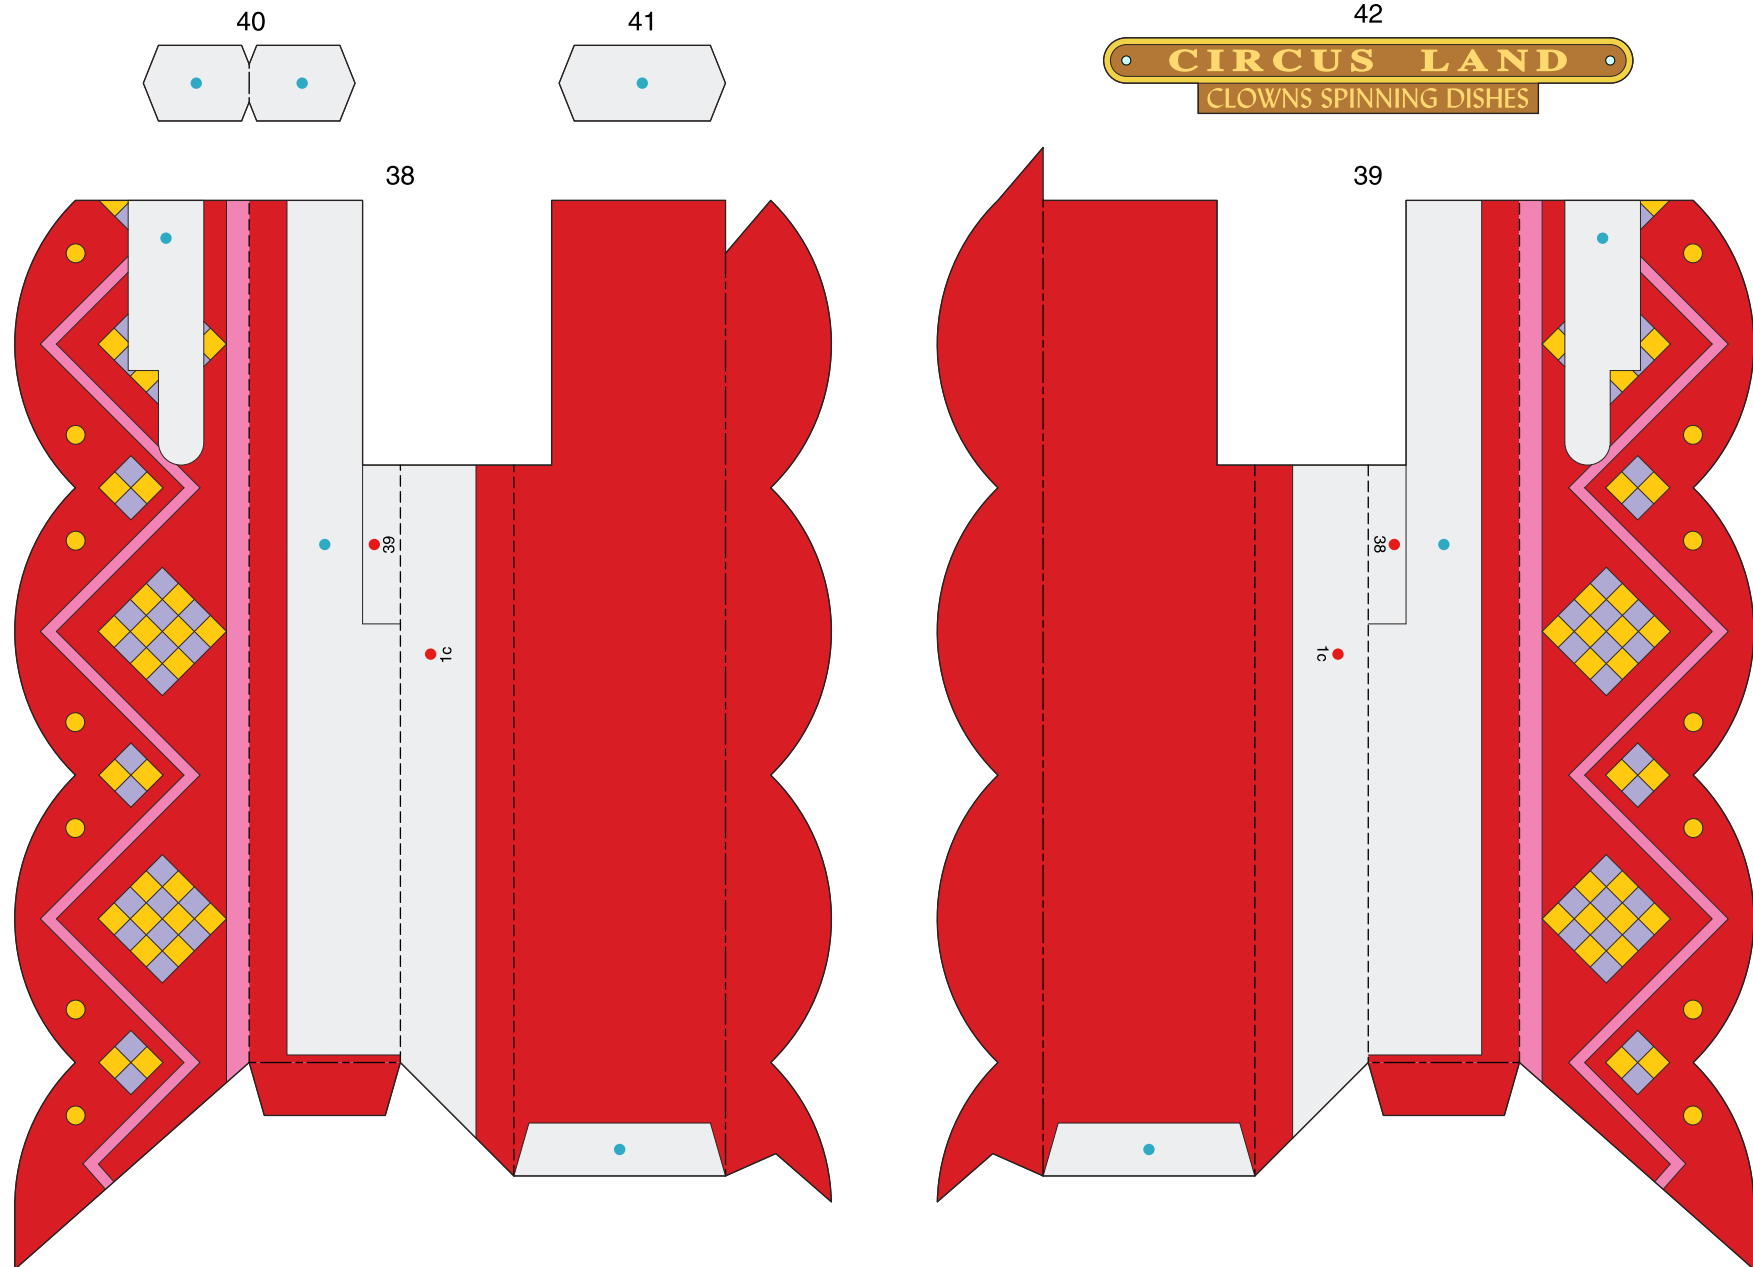

(Moving) Clowns spinning dishes : Pattern

© Canon Inc. © Hideharu Naitoh & F design

Canon