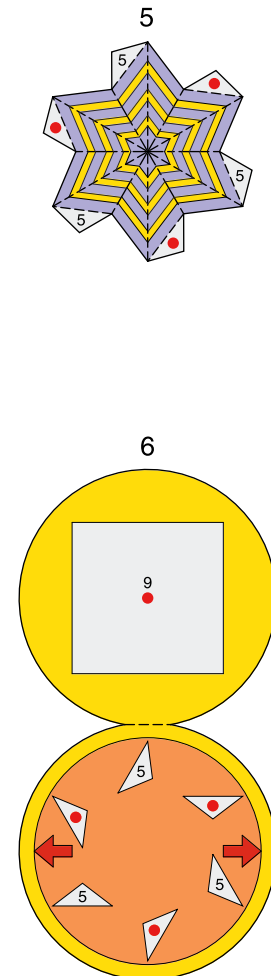

(Moving) Clowns spinning dishes : Pattern

© Canon Inc. © Hideharu Naitoh & F design

Canon

1

CREATIVE PARK

<http://www.canon.com/c-park/en/>

View of completed model

(Moving) Clowns spinning dishes

This plate-juggling clown model changes appearance in a number of ways when you move the star-shaped lever beneath the model's frame to the left and right: the eyes on the giant clown face blink, open wide, and move in circles.

■ Parts list (pattern) : Fourteen A4 sheets (No. 1 to No. 14)

■ No. of Parts : 54

* Build the model by carefully reading the Assembly Instructions , in the parts sheet page order.

(Moving) Clowns spinning dishes : Pattern

© Canon Inc. © Hideharu Naitoh & F design

(Moving) Clowns spinning dishes : Pattern

© Canon Inc. © Hideharu Naitoh & F design

2

7

9

10

11