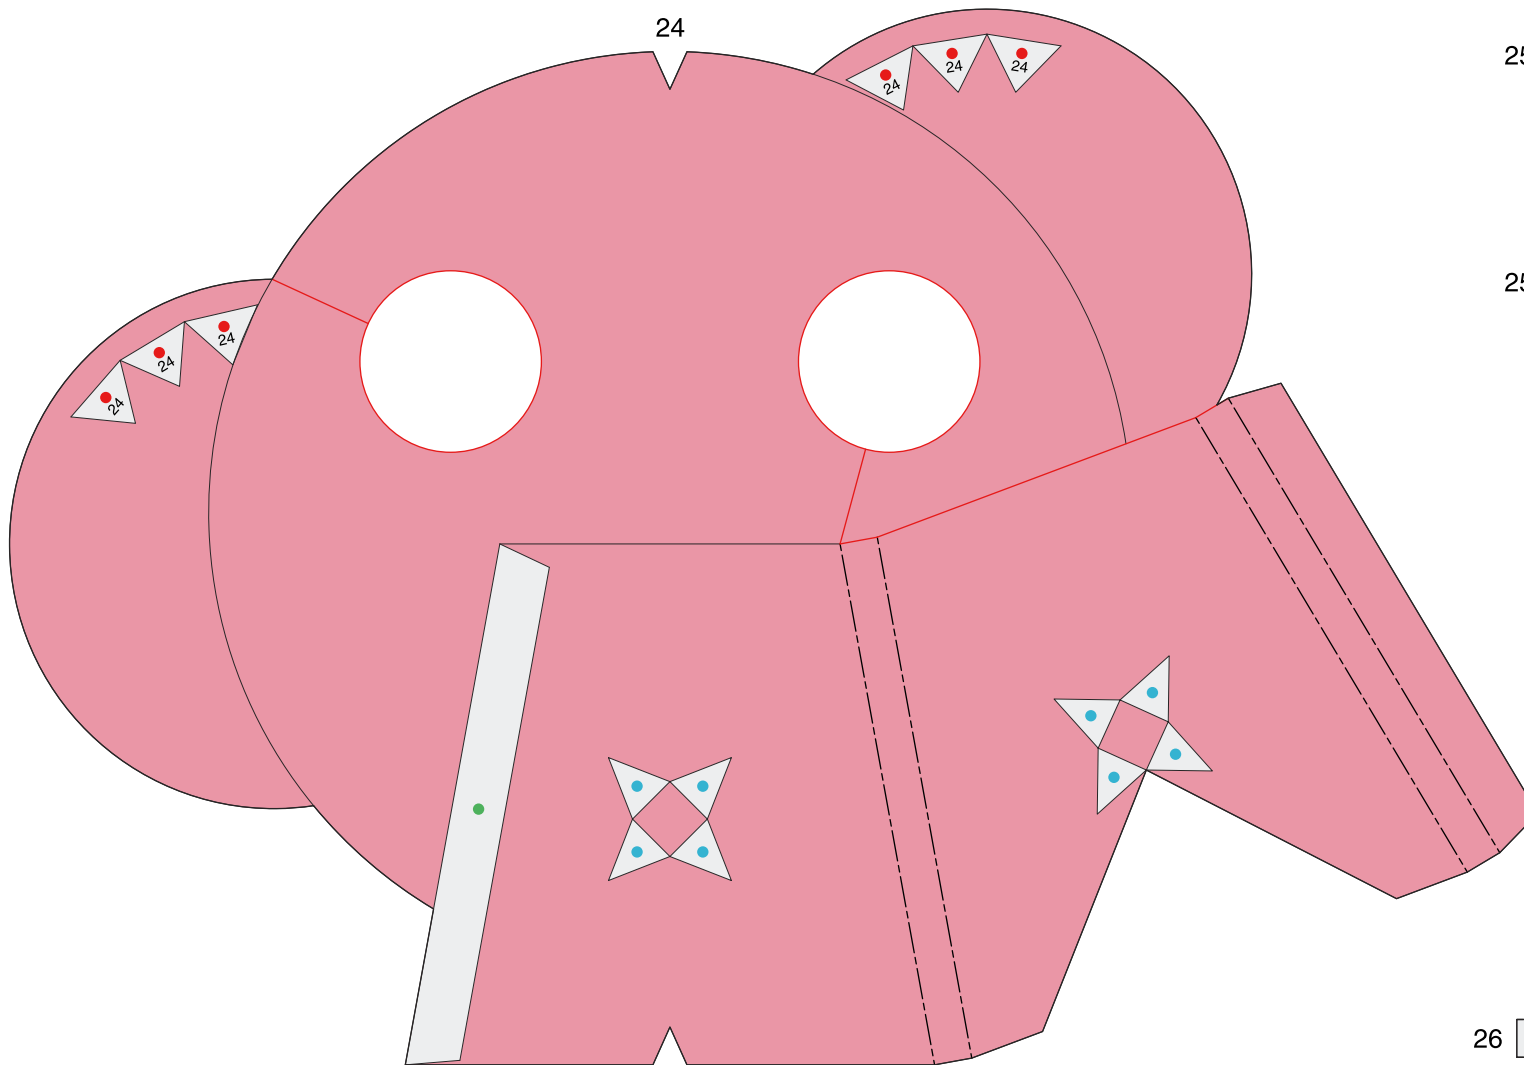

This plate-juggling clown model changes appearance in a number of ways when you move the star-shaped lever beneath the model's frame to the left and right: the eyes on the giant clown face blink, open wide, and move in circles.

■ Parts list (pattern) : Fourteen A4 sheets (No. 1 to No. 14)

■ No. of Parts : 54

* Build the model by carefully reading the Assembly Instructions , in the parts sheet page order.

(Moving) Clowns spinning dishes : Pattern

© Canon Inc. © Hideharu Naitoh & F design

(Moving) Clowns spinning dishes : Pattern

© Canon Inc. © Hideharu Naitoh & F design

Canon

(Moving) Clowns spinning dishes : Pattern

© Canon Inc. © Hideharu Naitoh & F design