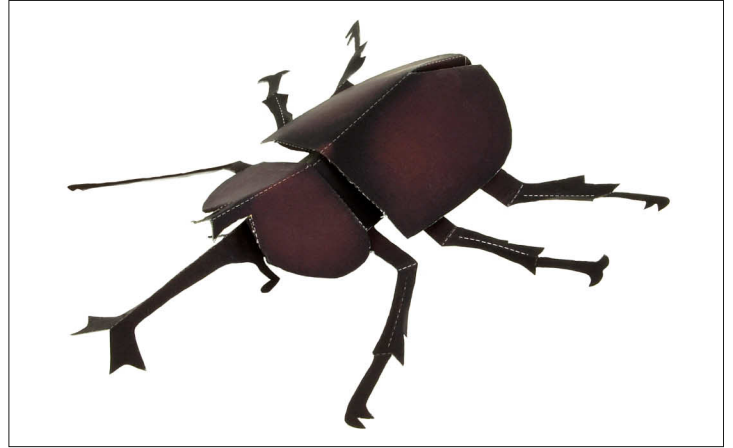

Canon Rhinoceros Beetle

Canon® is a registered trademark of Canon Inc. © Canon Inc. © Masakazu Kawai

CREATIVE PARK

<http://www.canon.com/c-park/en/>

Rhinoceros Beetle (Scarabaeidae family)

Distribution: Japan, North and South Korea, Taiwan, Indochina

Body size: 30 to 80 mm

The rhinoceros beetle is a large beetle whose males feature large, distinctive horns. These horns are used when fighting for food, and when battling other males for mates. As they are nocturnal, rhinoceros beetles hide beneath leaf mulch or among dead leaves during the day, flying off to their feeding grounds as night approaches. Adults live for about one to two months.

[Instructions]

Using the picture of the completed insect as a guide, fold along the mountain lines and valley lines to make your own insect.

----- Mountain fold

- - - - - Valley fold

——— Scissors line

——— Cut in line