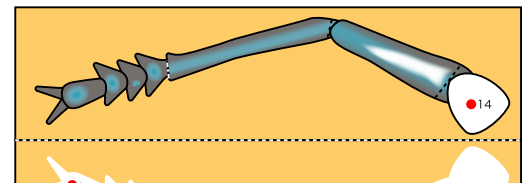

White striped longhorn beetle : Pattern

© Canon Inc. © Y. Watanabe