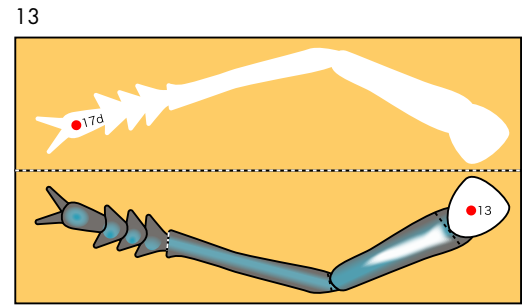

White striped longhorn beetle : Pattern

© Canon Inc. © Y. Watanabe