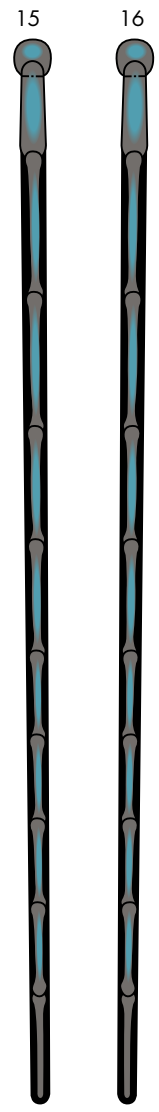

## PAPER CRAFT

<http://www.canon.com/c-park/en/>

View of completed model

### White striped longhorn beetle

Editor :  THE NATIONAL SCIENCE MUSEUM  
国立科学博物館

There are approximately 20,000 named types of longhorn beetles throughout in the world, with some 800 types living in Japan. The white striped longhorn beetle, a type well-known in Japan, is the largest species of longhorn beetle in the country, growing to approximately five centimeters in length. Its characteristics include yellow and white striped patterns on its body, long antenna and large compound eyes, and large, highly-developed jaws. The white striped longhorn beetle eats chestnuts, pears, figs, and other trees, and this damage has sometimes earned it the label of a pest to fruit trees. When agitated - for example, when held in someone's hand - it rubs its thorax to make a rattling sound intended to scare off predators.

\* This model was designed for Papercraft and may differ from the original in some respects.

■ Parts list (pattern) : Four A4 sheets (No.1 to No.4)

■ No. of Parts : 22

\* Build the model by carefully reading the Assembly Instructions, in the parts sheet page order.

# White striped longhorn beetle : Pattern

© Canon Inc. © Y. Watanabe