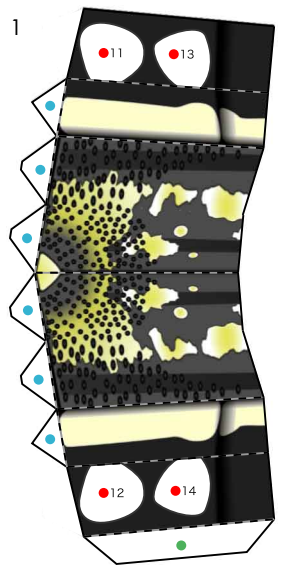

### White striped longhorn beetle

Editor :  THE NATIONAL SCIENCE MUSEUM  
国立科学博物館

There are approximately 20,000 named types of longhorn beetles throughout in the world, with some 800 types living in Japan. The white striped longhorn beetle, a type well-known in Japan, is the largest species of longhorn beetle in the country, growing to approximately five centimeters in length. Its characteristics include yellow and white striped patterns on its body, long antenna and large compound eyes, and large, highly-developed jaws. The white striped longhorn beetle eats chestnuts, pears, figs, and other trees, and this damage has sometimes earned it the label of a pest to fruit trees. When agitated - for example, when held in someone's hand - it rubs its thorax to make a rattling sound intended to scare off predators.

\* This model was designed for Papercraft and may differ from the original in some respects.

■ Parts list (pattern) : Four A4 sheets (No.1 to No.4)

■ No. of Parts : 22

\* Build the model by carefully reading the Assembly Instructions, in the parts sheet page order.

# White striped longhorn beetle : Pattern