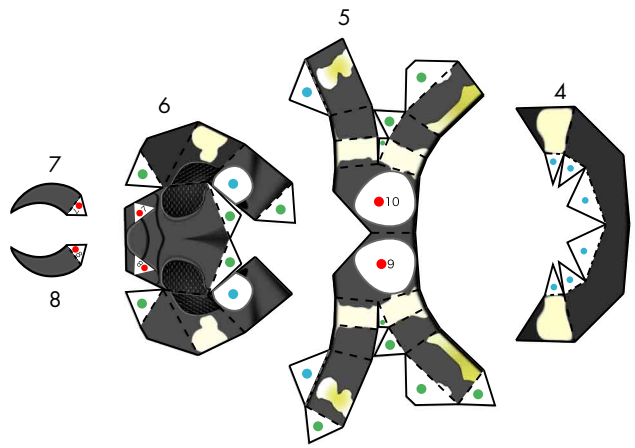

### White striped longhorn beetle

Editor :  THE NATIONAL SCIENCE MUSEUM  
国立科学博物館

There are approximately 20,000 named types of longhorn beetles throughout in the world, with some 800 types living in Japan. The white striped longhorn beetle, a type well-known in Japan, is the largest species of longhorn beetle in the country, growing to approximately five centimeters in length. Its characteristics include yellow and white striped patterns on its body, long antenna and large compound eyes, and large, highly-developed jaws. The white striped longhorn beetle eats chestnuts, pears, figs, and other trees, and this damage has sometimes earned it the label of a pest to fruit trees. When agitated - for example, when held in someone's hand - it rubs its thorax to make a rattling sound intended to scare off predators.

\* This model was designed for Papercraft and may differ from the original in some respects.

■ Parts list (pattern) : Four A4 sheets (No.1 to No.4)

■ No. of Parts : 22

\* Build the model by carefully reading the Assembly Instructions, in the parts sheet page order.

# White striped longhorn beetle : Pattern