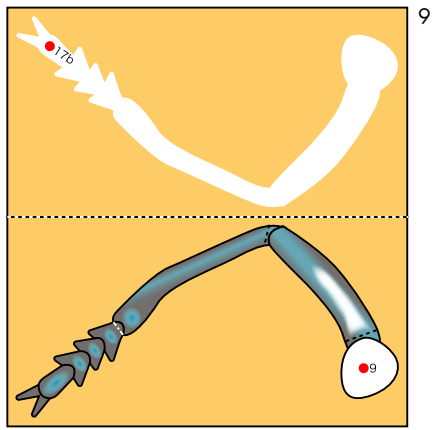

White striped longhorn beetle : Pattern

© Canon Inc. © Y. Watanabe