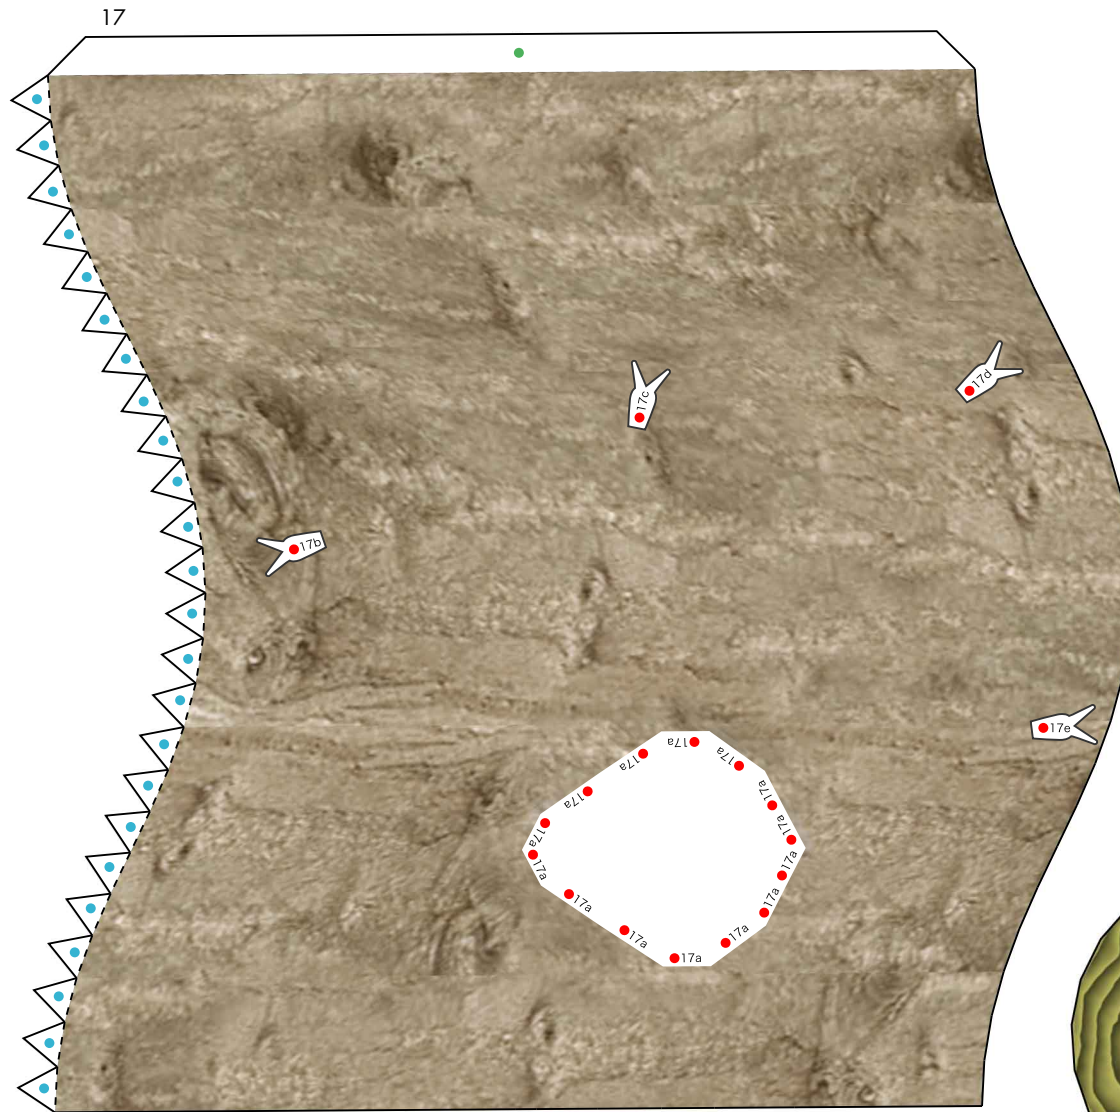

### White striped longhorn beetle

Editor :  THE NATIONAL SCIENCE MUSEUM  
国立科学博物館

There are approximately 20,000 named types of longhorn beetles throughout in the world, with some 800 types living in Japan. The white striped longhorn beetle, a type well-known in Japan, is the largest species of longhorn beetle in the country, growing to approximately five centimeters in length. Its characteristics include yellow and white striped patterns on its body, long antenna and large compound eyes, and large, highly-developed jaws. The white striped longhorn beetle eats chestnuts, pears, figs, and other trees, and this damage has sometimes earned it the label of a pest to fruit trees. When agitated - for example, when held in someone's hand - it rubs its thorax to make a rattling sound intended to scare off predators.

\* This model was designed for Papercraft and may differ from the original in some respects.

■ Parts list (pattern) : Four A4 sheets (No.1 to No.4)

■ No. of Parts : 22

\* Build the model by carefully reading the Assembly Instructions, in the parts sheet page order.

# White striped longhorn beetle : Pattern