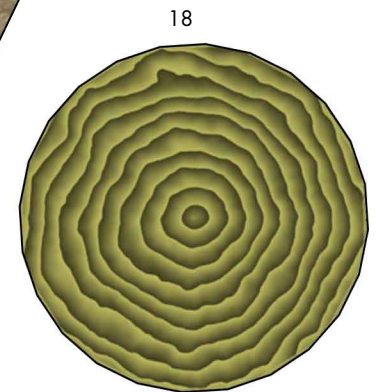

White striped longhorn beetle : Pattern