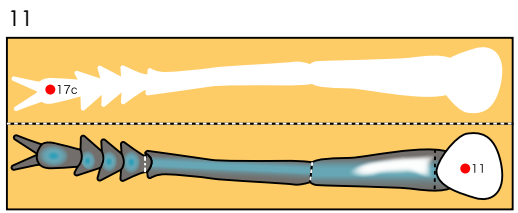

White striped longhorn beetle : Pattern

© Canon Inc. © Y. Watanabe