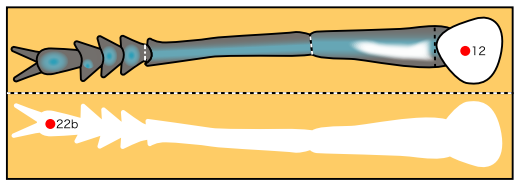

White striped longhorn beetle : Pattern

© Canon Inc. © Y. Watanabe