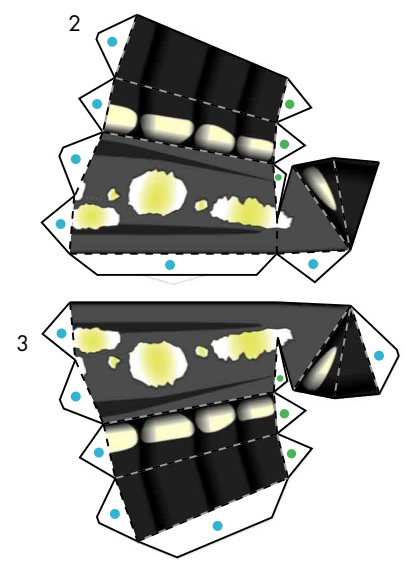

White striped longhorn beetle : Pattern

© Canon Inc. © Y. Watanabe