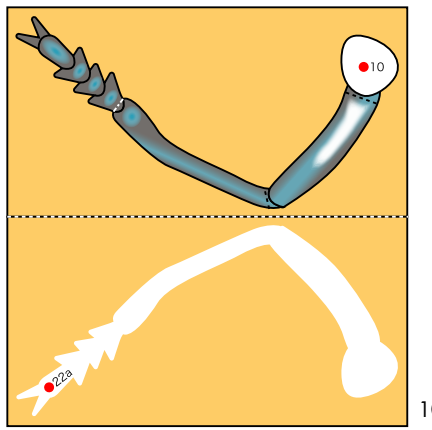

White striped longhorn beetle : Pattern

© Canon Inc. © Y. Watanabe