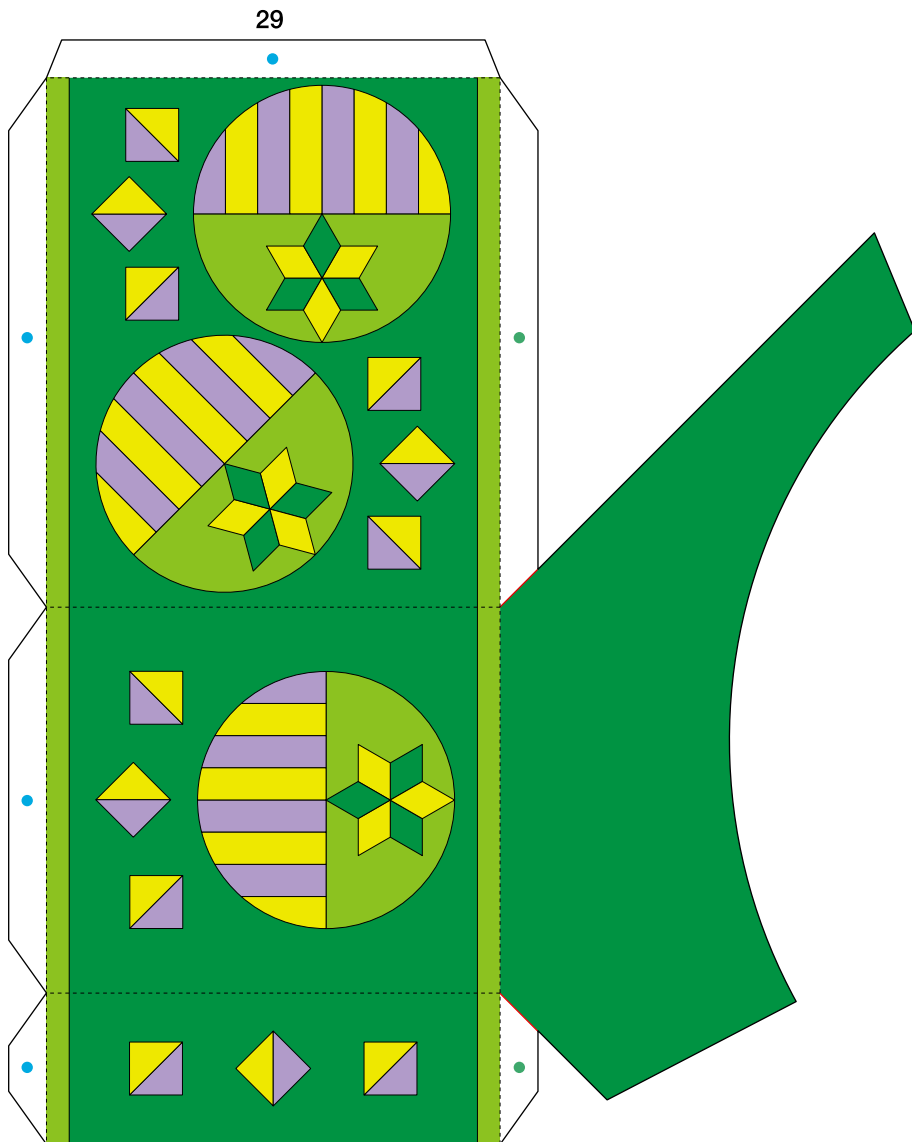

(Moving) Clown in a barrel : Pattern

© Canon Inc. © Hideharu Naitoh & G&P

Canon