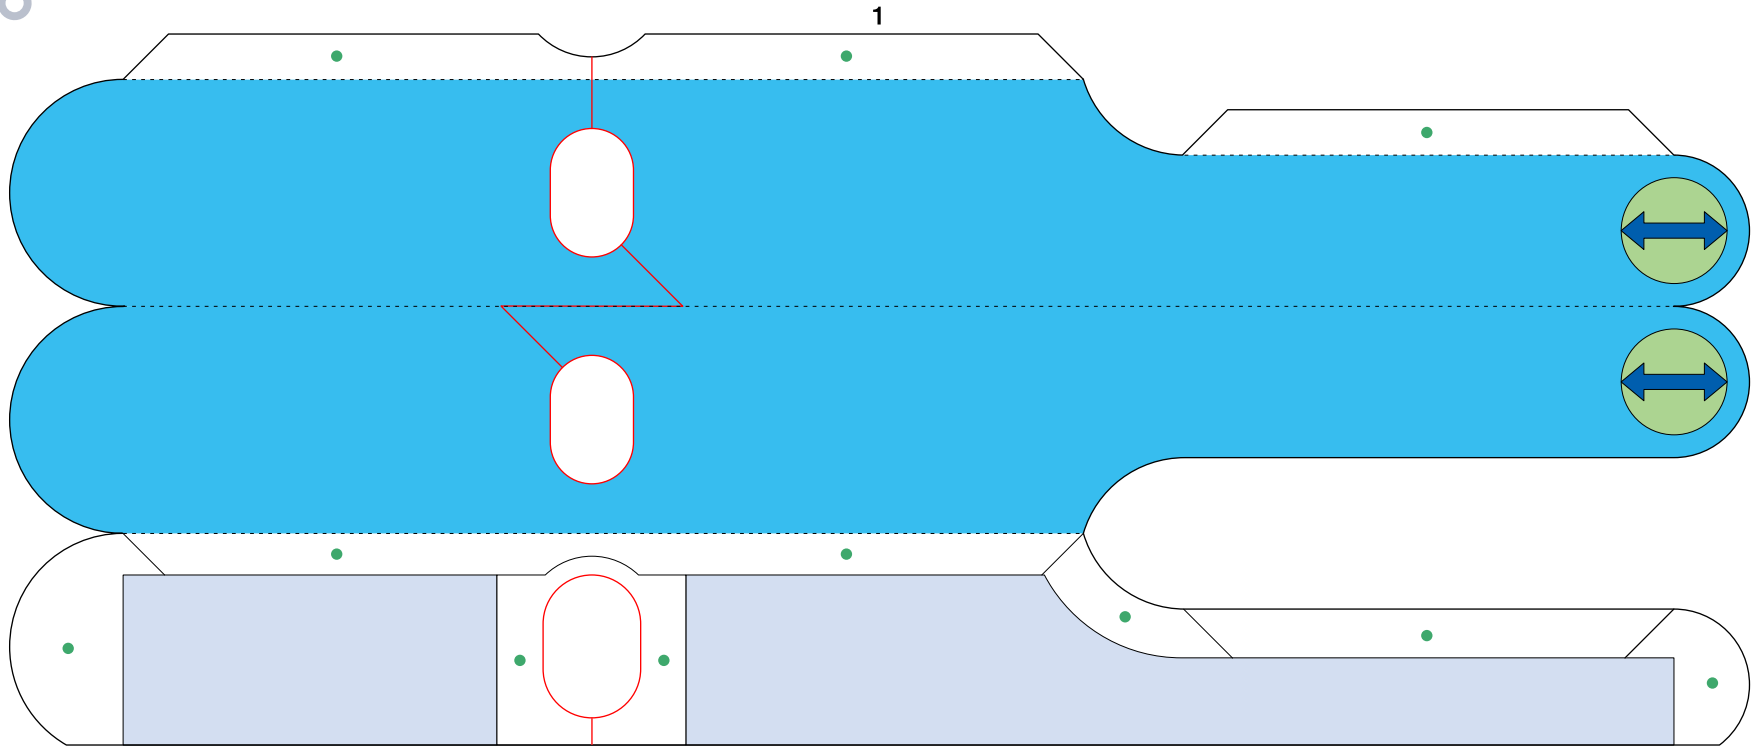

(Moving) Clown in a barrel : Pattern

© Canon Inc. © Hideharu Naitoh & G&P

Canon