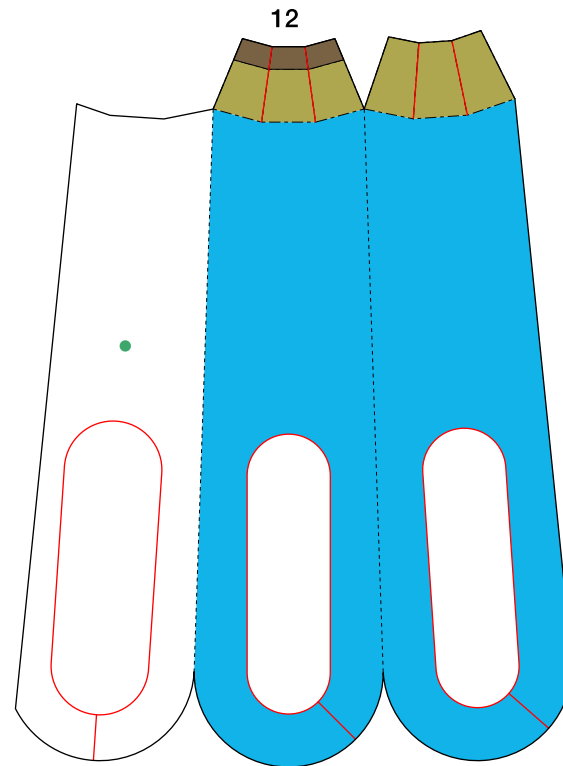

(Moving) Clown in a barrel : Pattern

© Canon Inc. © Hideharu Naitoh & G&P

Canon