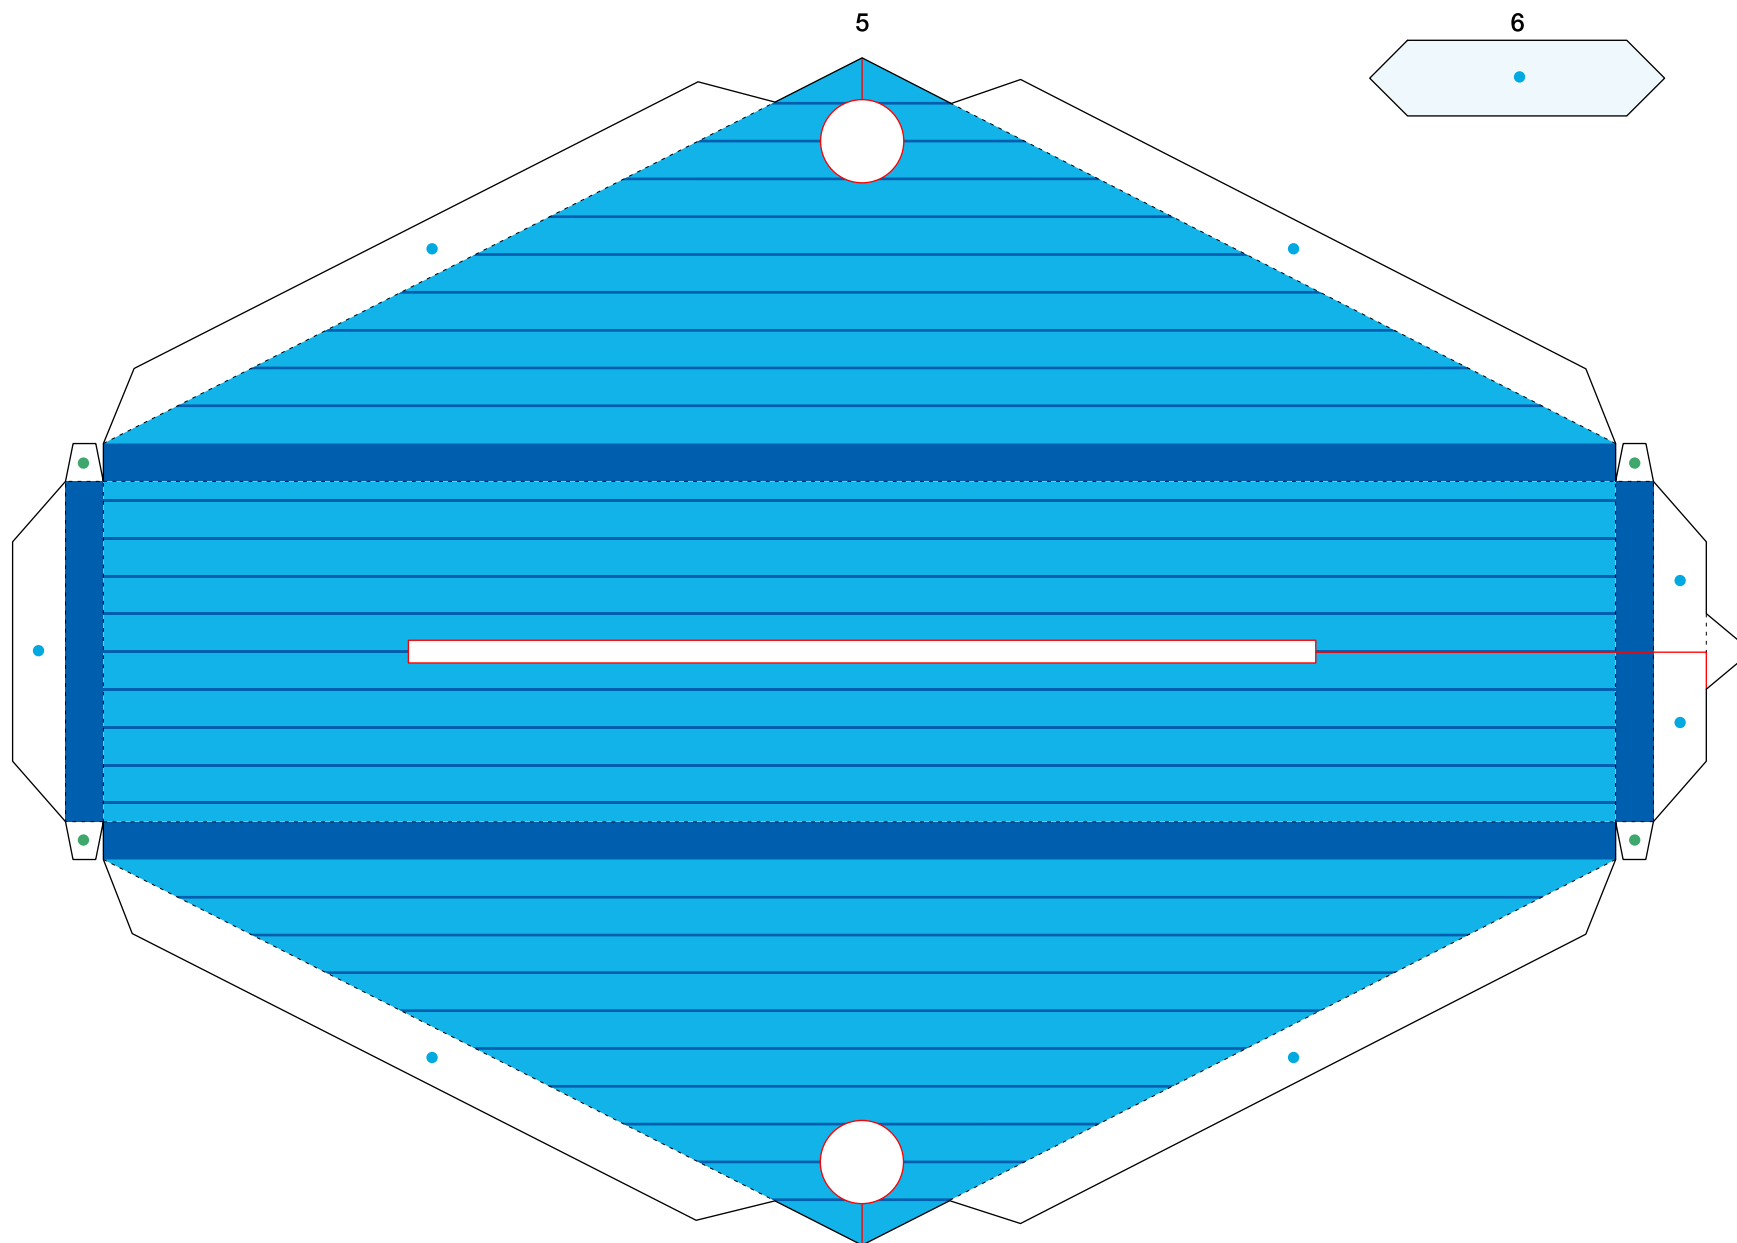

(Moving) Clown in a barrel : Pattern

© Canon Inc. © Hideharu Naitoh & G&P

Canon

3