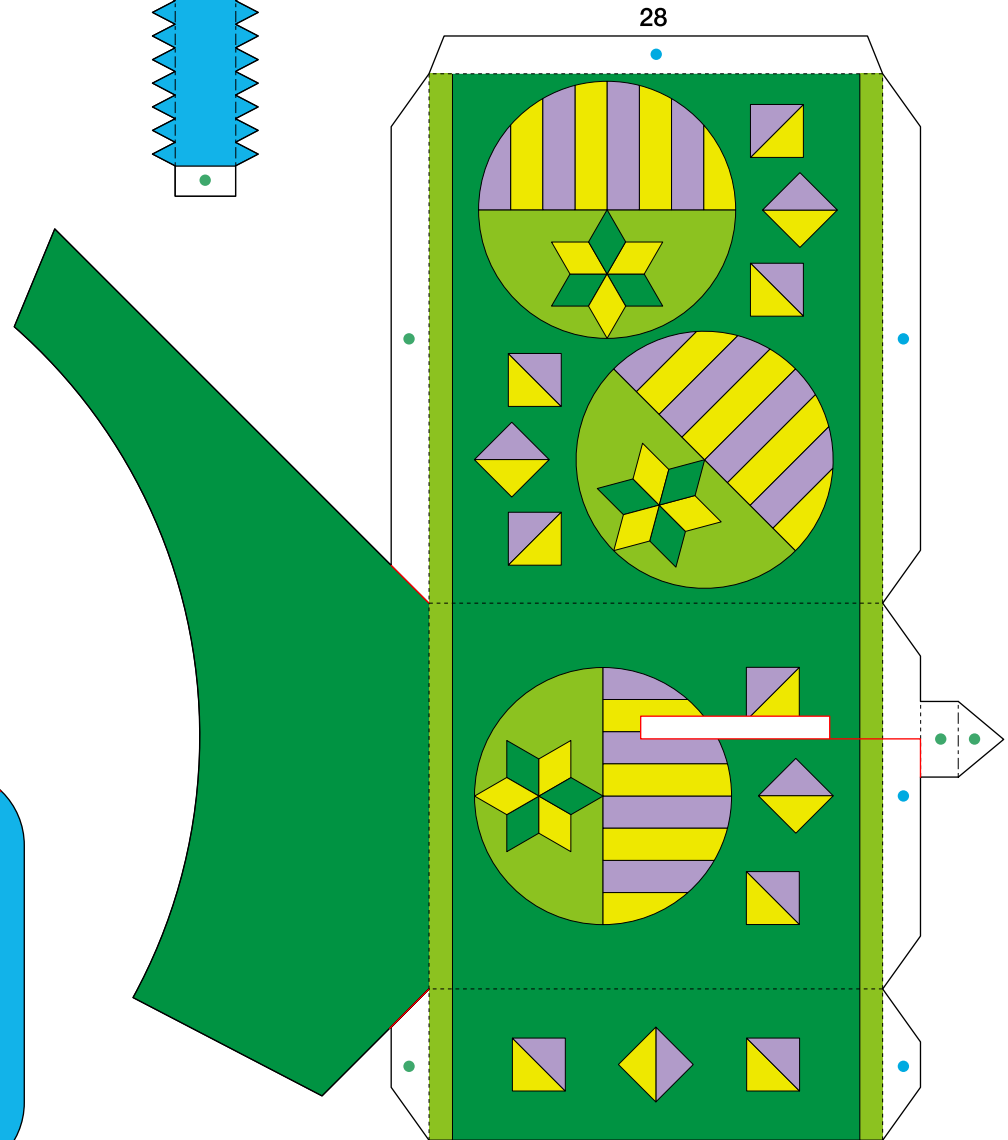

■ Parts list (pattern) : Thirteen A4 sheets (No. 1 to No. 13)

■ No. of Parts : 48

* Build the model by carefully reading the Assembly Instructions , in the parts sheet page order.

(Moving) Clown in a barrel : Pattern

(Moving) Clown in a barrel : Pattern

© Canon Inc. © Hideharu Naitoh & G&P

Canon

(Moving) Clown in a barrel : Pattern

© Canon Inc. © Hideharu Naitoh & G&P

Canon

(Moving) Clown in a barrel : Pattern

© Canon Inc. © Hideharu Naitoh & G&P

Canon

(Moving) Clown in a barrel : Pattern

© Canon Inc. © Hideharu Naitoh & G&P

Canon

31

32

33

34