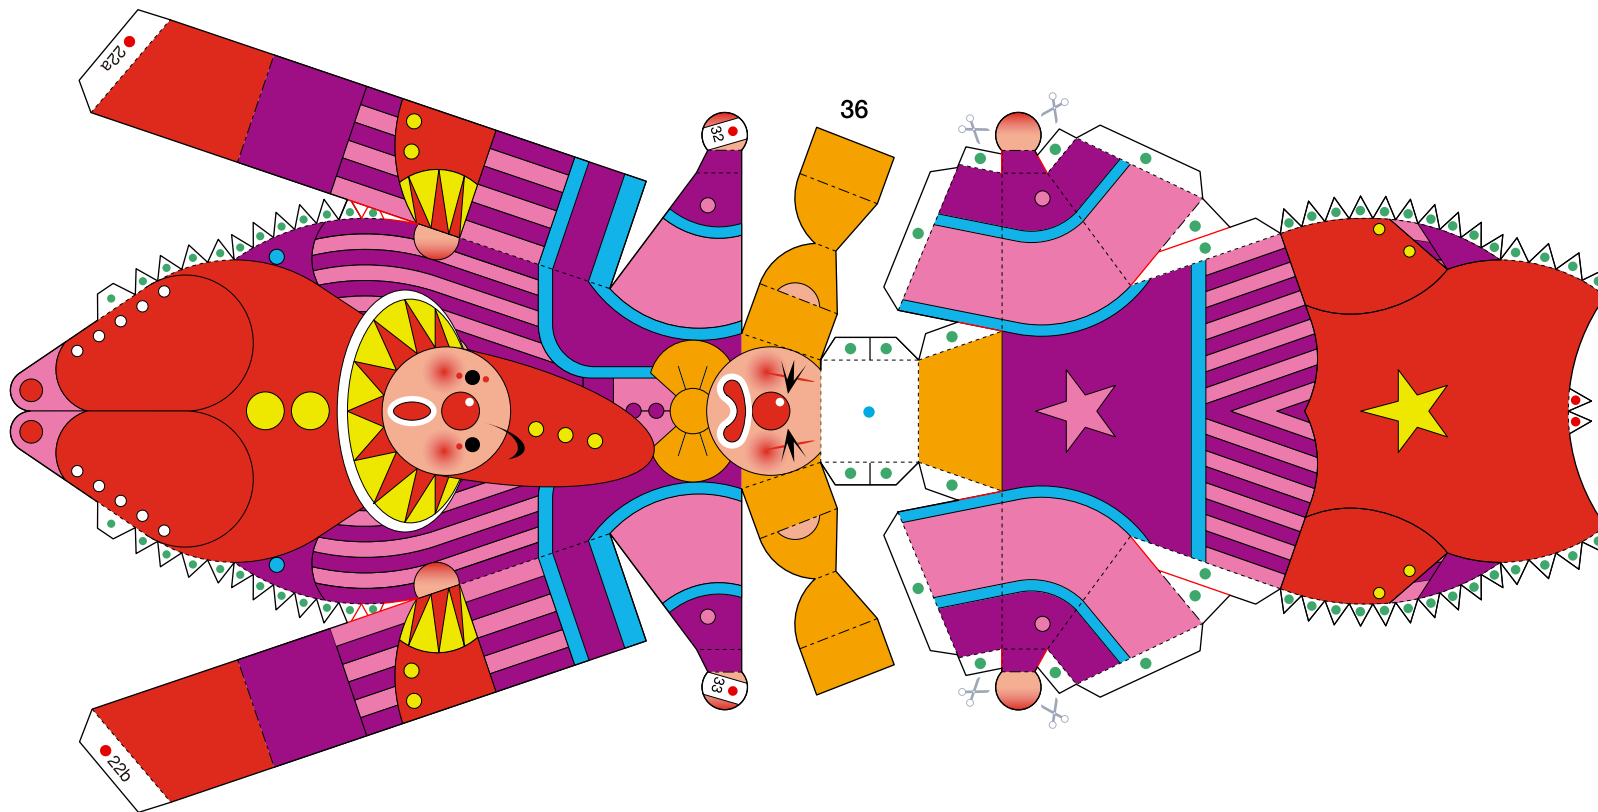

With the "Acrobat of clown-in-a-barrel", when you push and pull the lever on the right, the barrels on the seesaw roll back and forth, and the eyes of the clowns inside the barrels also roll. This is a merry acrobat of the clowns.

■ Parts list (pattern) : Thirteen A4 sheets (No. 1 to No. 13)

■ No. of Parts : 48

* Build the model by carefully reading the Assembly Instructions , in the parts sheet page order.

(Moving) Clown in a barrel : Pattern

Canon

(Moving) Clown in a barrel : Pattern

© Canon Inc. © Hideharu Naitoh & G&P

Canon

31

32

33

34

35

(Moving) Clown in a barrel : Pattern

© Canon Inc. © Hideharu Naitoh & G&P

Canon

(Moving) Clown in a barrel : Pattern

© Canon Inc. © Hideharu Naitoh & G&P

Canon