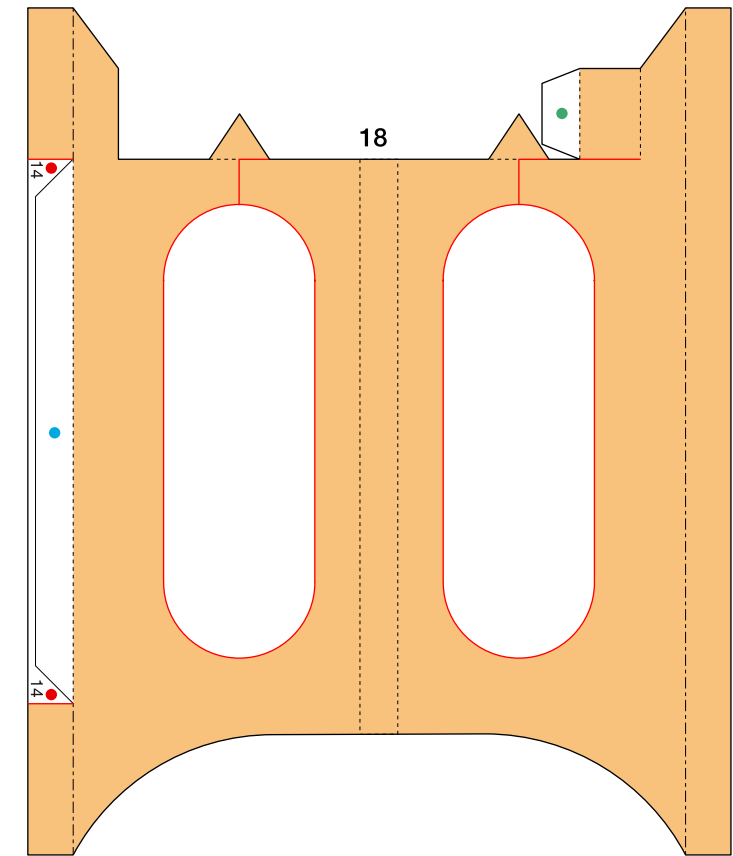

(Moving) Clown in a barrel : Pattern

© Canon Inc. © Hideharu Naitoh & G&P

Canon