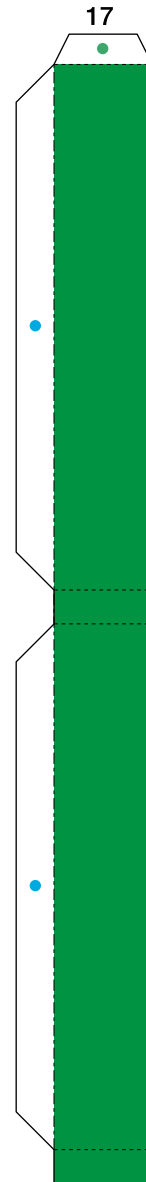

(Moving) Clown in a barrel : Pattern

© Canon Inc. © Hideharu Naitoh & G&P

Canon