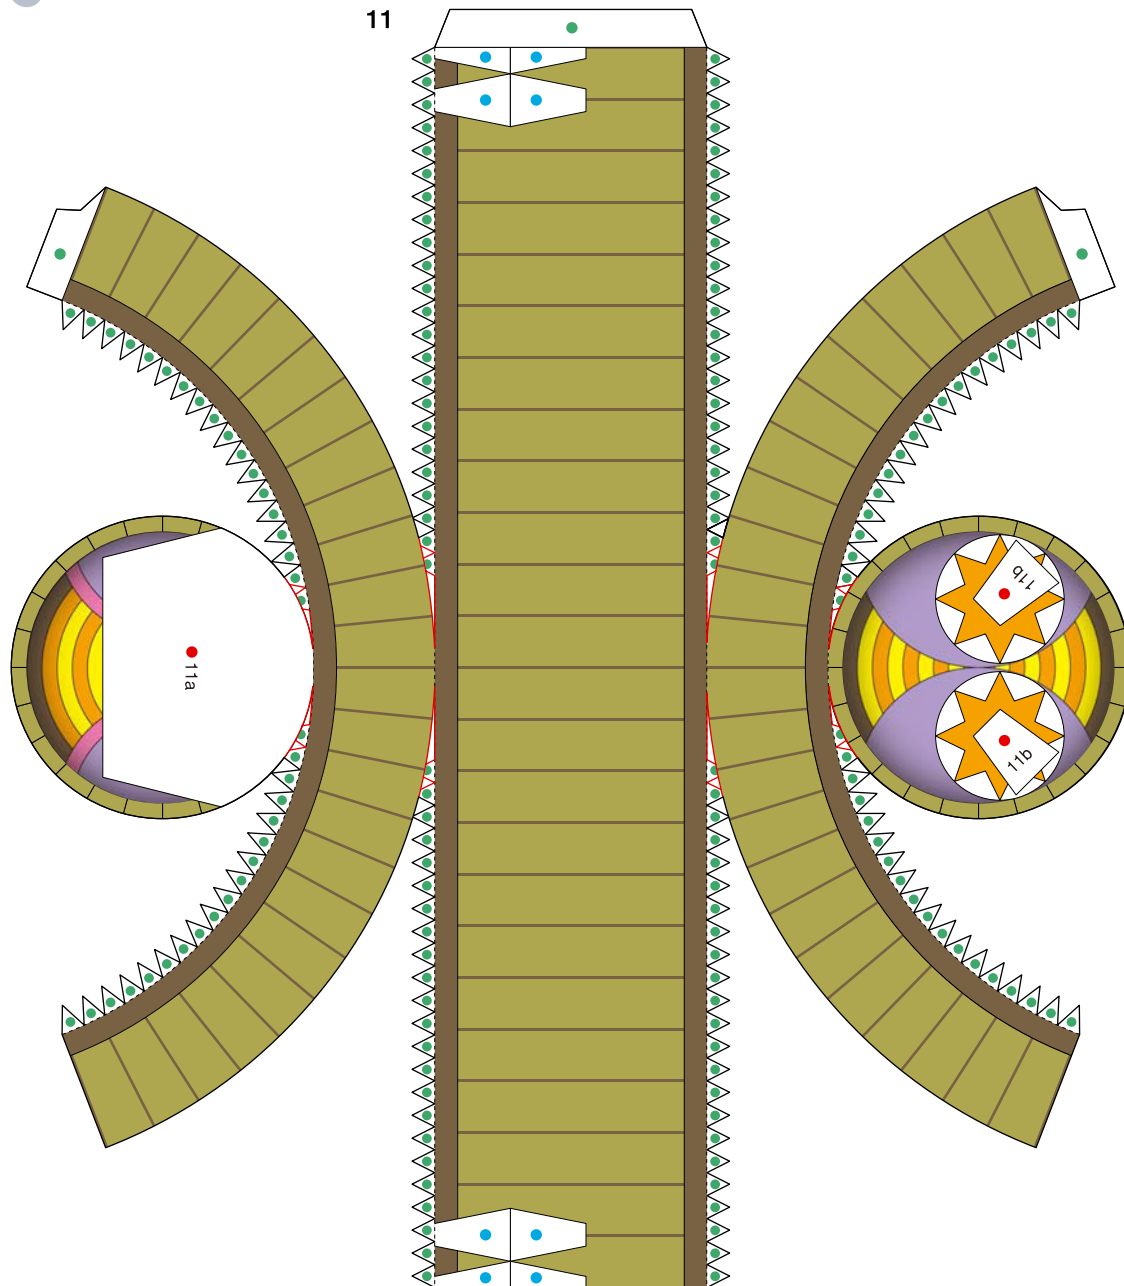

(Moving) Clown in a barrel : Pattern

© Canon Inc. © Hideharu Naitoh & G&P

Canon