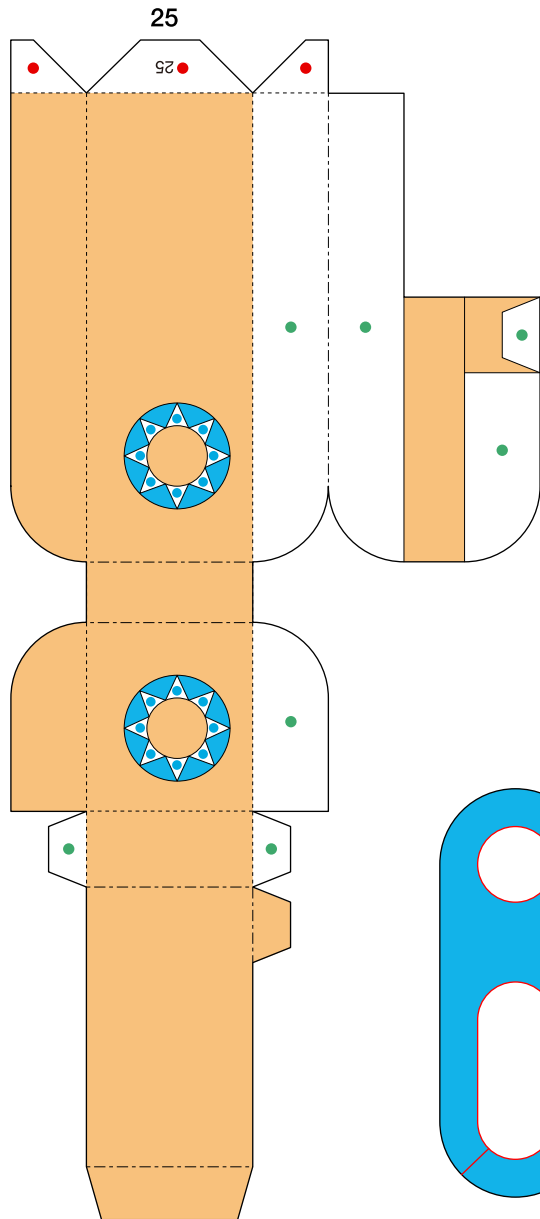

■ Parts list (pattern) : Thirteen A4 sheets (No. 1 to No. 13)

■ No. of Parts : 48

* Build the model by carefully reading the Assembly Instructions , in the parts sheet page order.

(Moving) Clown in a barrel : Pattern

(Moving) Clown in a barrel : Pattern

© Canon Inc. © Hideharu Naitoh & G&P

Canon

(Moving) Clown in a barrel : Pattern

© Canon Inc. © Hideharu Naitoh & G&P

Canon

(Moving) Clown in a barrel : Pattern

© Canon Inc. © Hideharu Naitoh & G&P