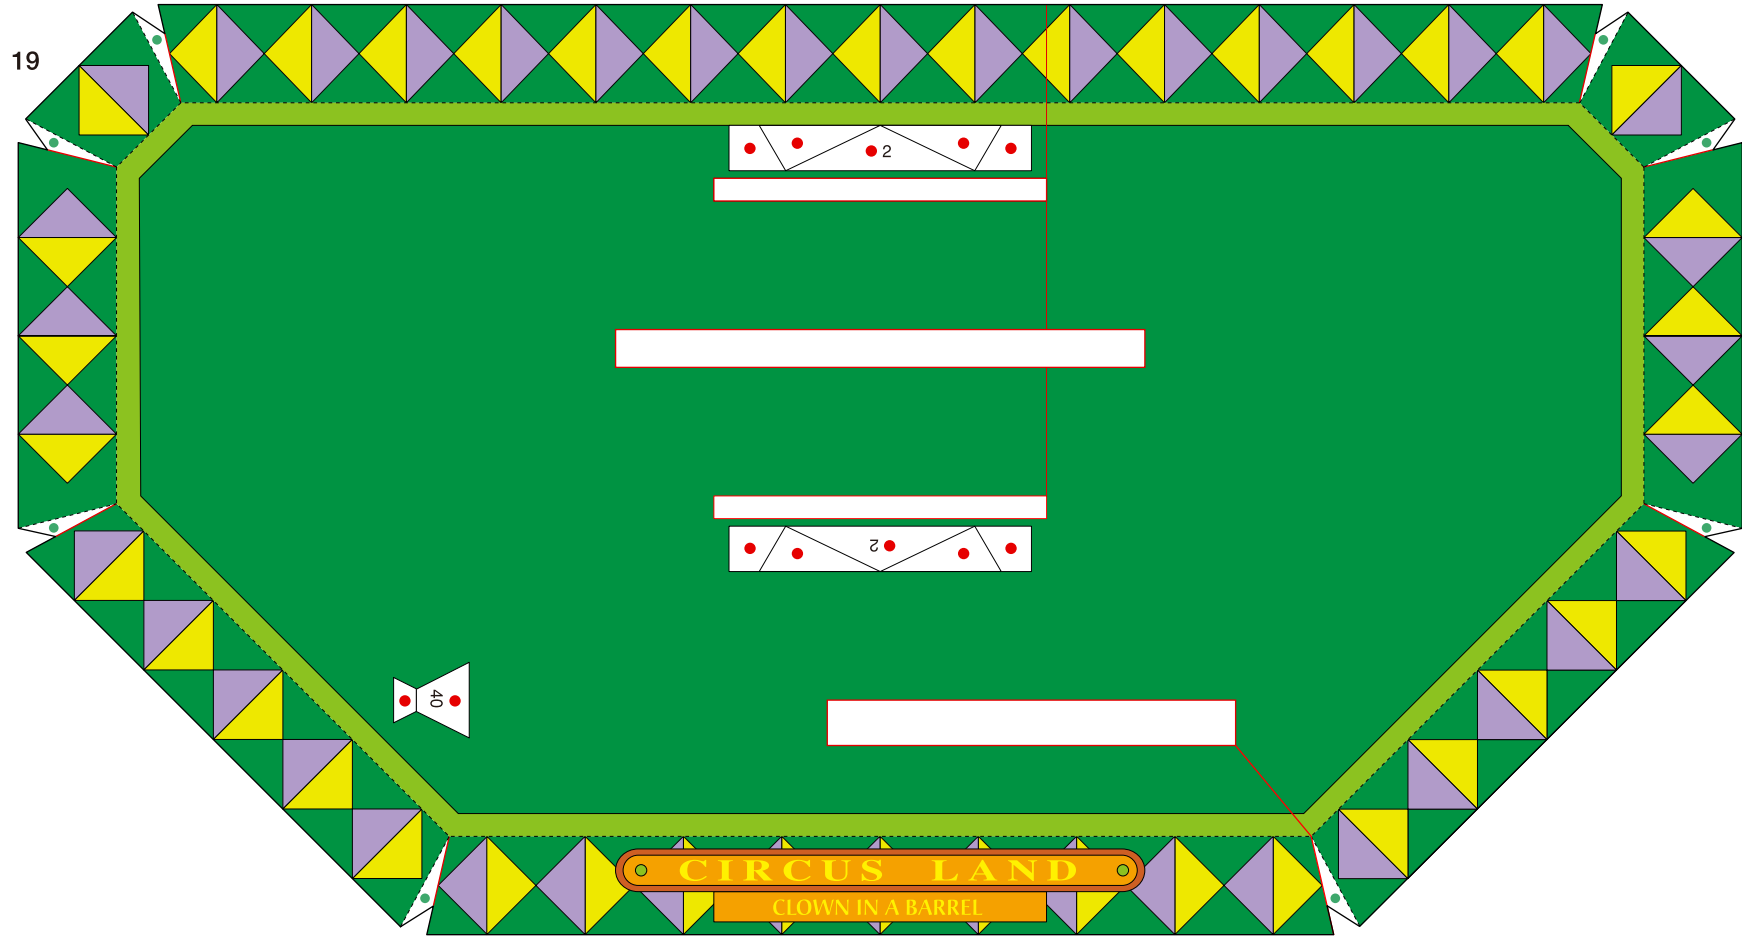

(Moving) Clown in a barrel : Pattern

© Canon Inc. © Hideharu Naitoh & G&P

Canon

7