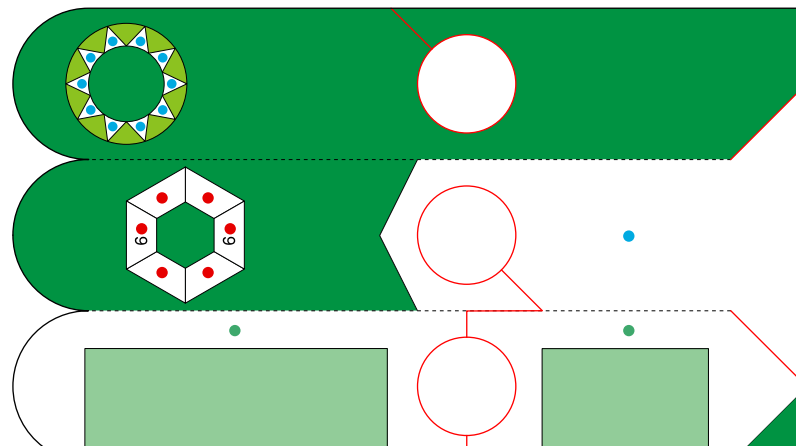

■ Parts list (pattern) : Thirteen A4 sheets (No. 1 to No. 13)

■ No. of Parts : 48

* Build the model by carefully reading the Assembly Instructions , in the parts sheet page order.

(Moving) Clown in a barrel : Pattern

Canon

7

7

8

9

10

(Moving) Clown in a barrel : Pattern

© Canon Inc. © Hideharu Naitoh & G&P