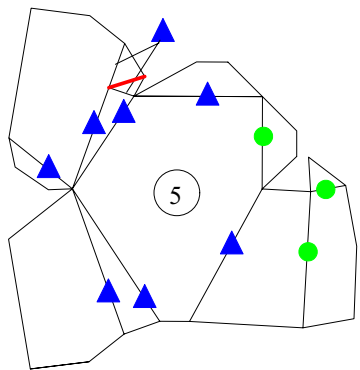

Schneider CA1
 French WWI Tank
 1/72 Scale Cardmodel
 Copyright 2006 Clifton W. McCullough

Schneider CA1
 French WWI Medium Tank
 1/72 scale Cardmodel
 Copyright 2006 Clifton W. McCullough
 Instructions Sheet 2

Schneider CA1
 French WWI Medium Tank
 1/72 scale Cardmodel
 Copyright 2006 Clifton W. McCullough
 Instructions Sheet 3

Left Track Assembly As Shown
 (Right Assembly is similar)

Schneider CA1
 French WWI Medium Tank
 1/72 scale Cardmodel
 Copyright 2006 Clifton W. McCullough
 Instructions Sheet 5