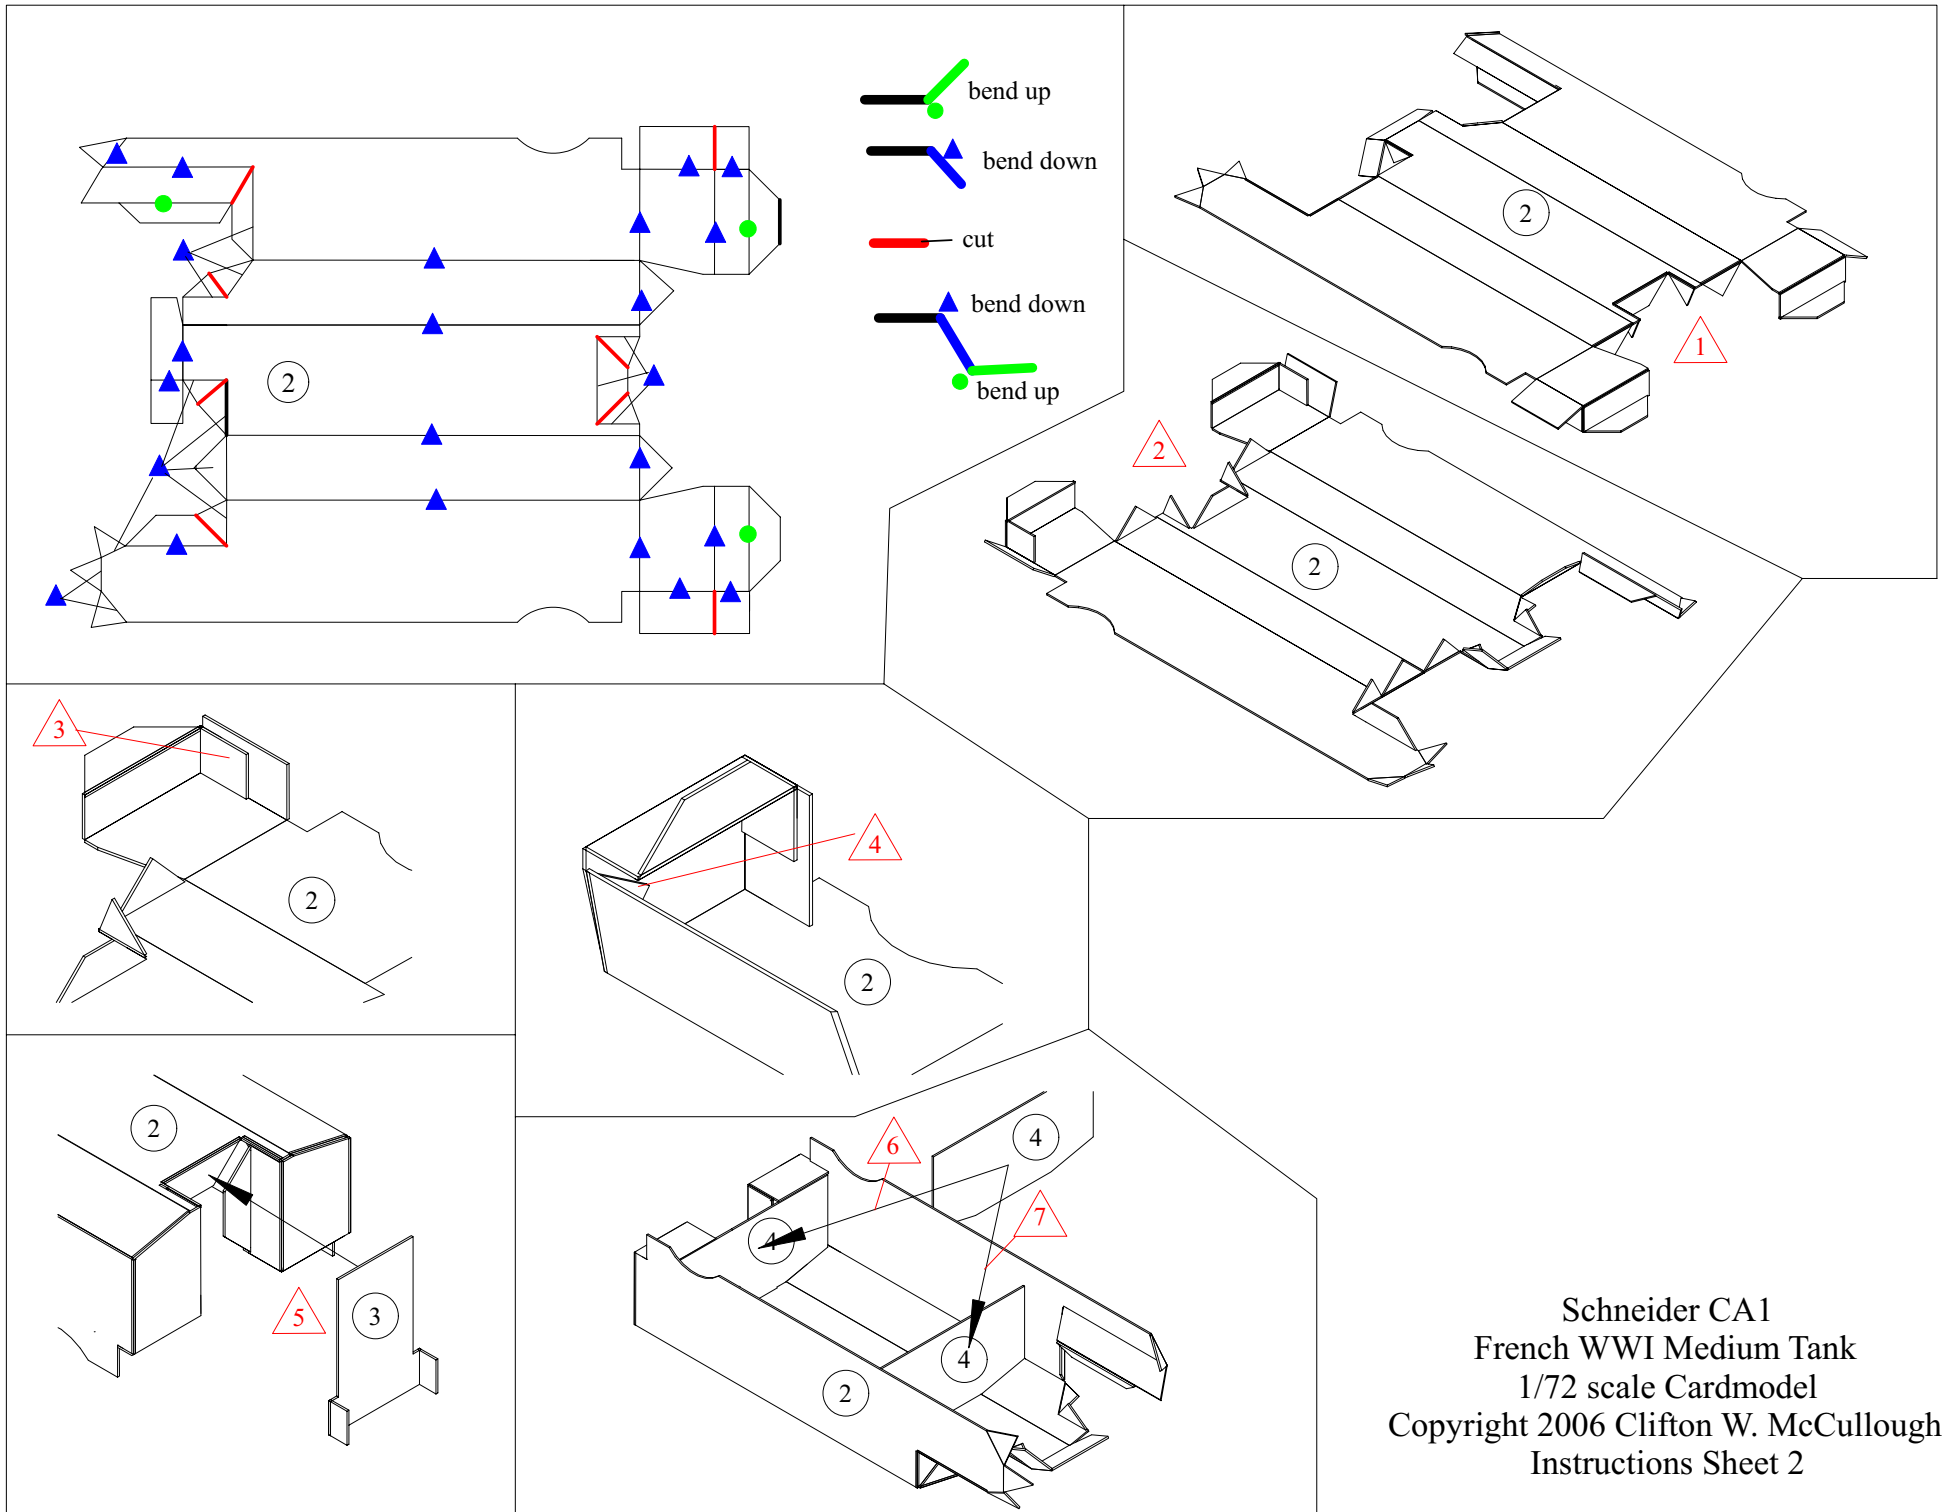

Schneider CA1
 French WWI Tank
 1/72 Scale Cardmodel
 Copyright 2006 Clifton W. McCullough

Schneider CA1
 French WWI Medium Tank
 1/72 scale Cardmodel
 Copyright 2006 Clifton W. McCullough
 Instructions Sheet 2

Schneider CA1
 French WWI Medium Tank
 1/72 scale Cardmodel
 Copyright 2006 Clifton W. McCullough
 Instructions Sheet 3

Left Track Assembly As Shown
 (Right Assembly is similar)

Schneider CA1
 French WWI Medium Tank
 1/72 scale Cardmodel
 Copyright 2006 Clifton W. McCullough
 Instructions Sheet 5

OTHER PIECE PAIRS ARE SIMILAR

THE APPLIQUE ARMOR PLATES MAY BE OMITTED
(NOT ALL SCHNEIDER CA1'S HAD THEM)

Schneider CA1
French WWI Medium Tank
1/72 scale Cardmodel
Copyright 2006 Clifton W. McCullough
Instructions Sheet 6