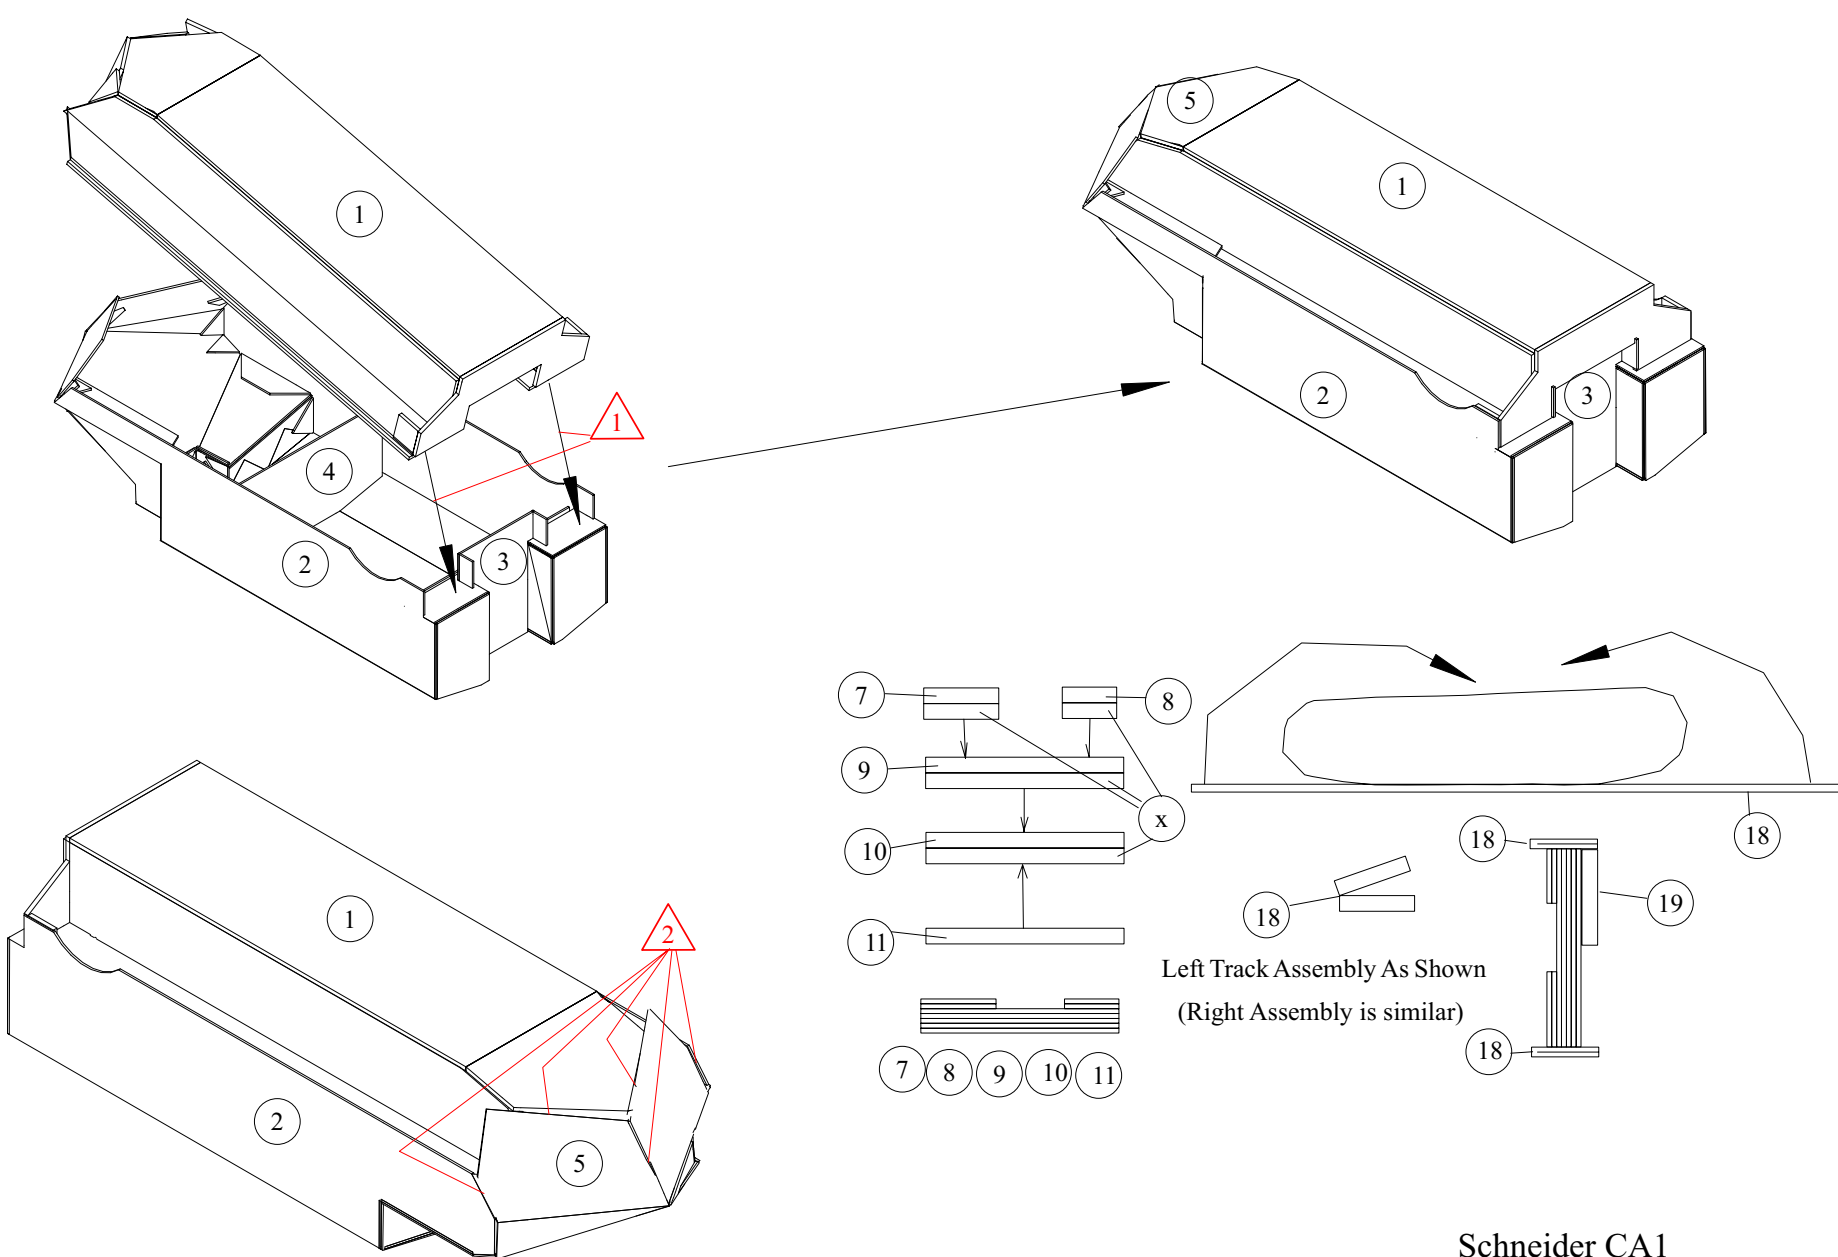

Schneider CA1
 French WWI Tank
 1/72 Scale Cardmodel
 Copyright 2006 Clifton W. McCullough

Schneider CA1
 French WWI Medium Tank
 1/72 scale Cardmodel
 Copyright 2006 Clifton W. McCullough
 Instructions Sheet 2

Schneider CA1
 French WWI Medium Tank
 1/72 scale Cardmodel
 Copyright 2006 Clifton W. McCullough
 Instructions Sheet 3

Left Track Assembly As Shown
 (Right Assembly is similar)

Schneider CA1
 French WWI Medium Tank
 1/72 scale Cardmodel
 Copyright 2006 Clifton W. McCullough
 Instructions Sheet 5

OTHER PIECE PAIRS ARE SIMILAR

THE APPLIQUE ARMOR PLATES MAY BE OMITTED
(NOT ALL SCHNEIDER CA1'S HAD THEM)

Schneider CA1
French WWI Medium Tank
1/72 scale Cardmodel
Copyright 2006 Clifton W. McCullough
Instructions Sheet 6