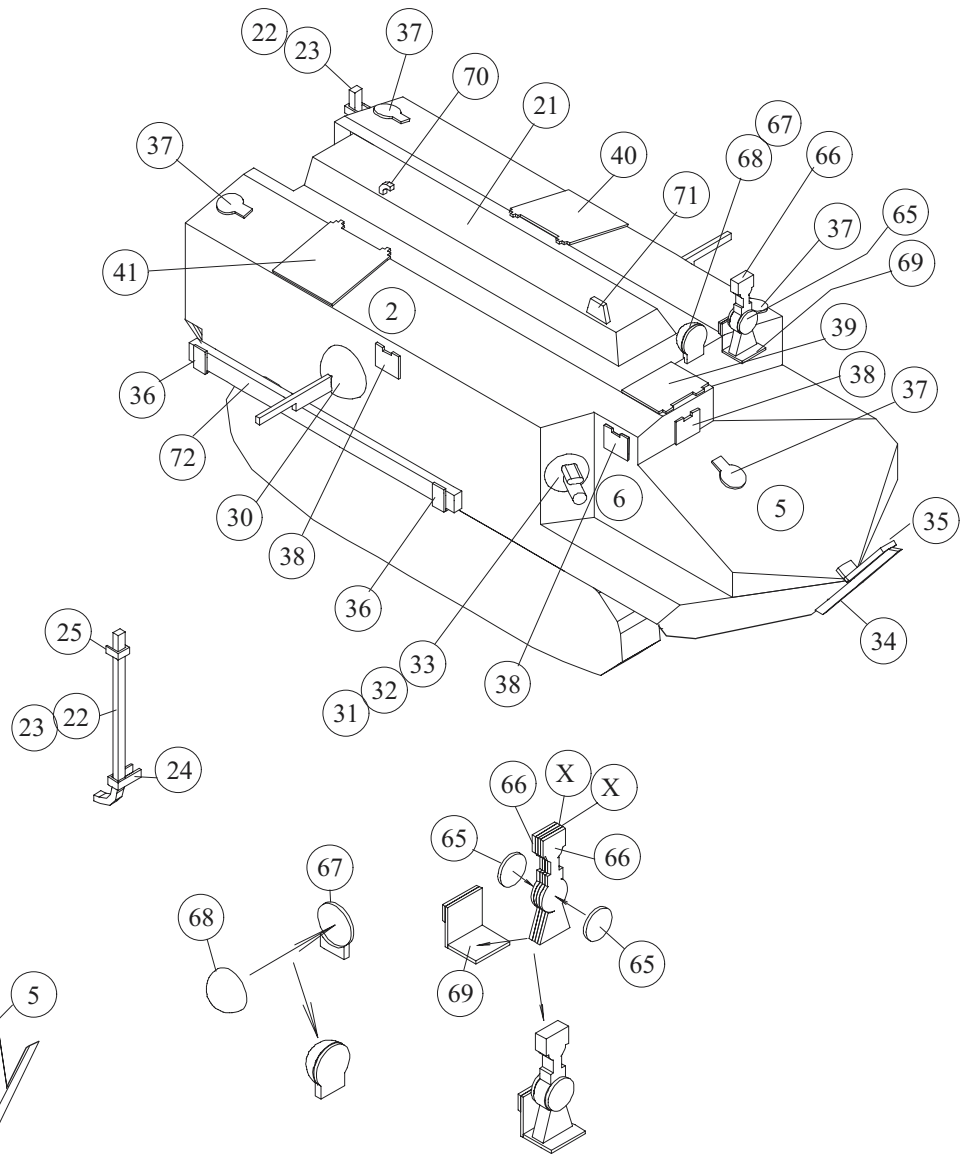

Schneider CA1
 French WWI Tank
 1/72 Scale Cardmodel
 Copyright 2006 Clifton W. McCullough

Schneider CA1
 French WWI Medium Tank
 1/72 scale Cardmodel
 Copyright 2006 Clifton W. McCullough
 Instructions Sheet 2

Schneider CA1
 French WWI Medium Tank
 1/72 scale Cardmodel
 Copyright 2006 Clifton W. McCullough
 Instructions Sheet 3

Left Track Assembly As Shown
 (Right Assembly is similar)

Schneider CA1
 French WWI Medium Tank
 1/72 scale Cardmodel
 Copyright 2006 Clifton W. McCullough
 Instructions Sheet 5

OTHER PIECE PAIRS ARE SIMILAR

THE APPLIQUE ARMOR PLATES MAY BE OMITTED
(NOT ALL SCHNEIDER CA1'S HAD THEM)

Schneider CA1
French WWI Medium Tank
1/72 scale Cardmodel
Copyright 2006 Clifton W. McCullough
Instructions Sheet 6