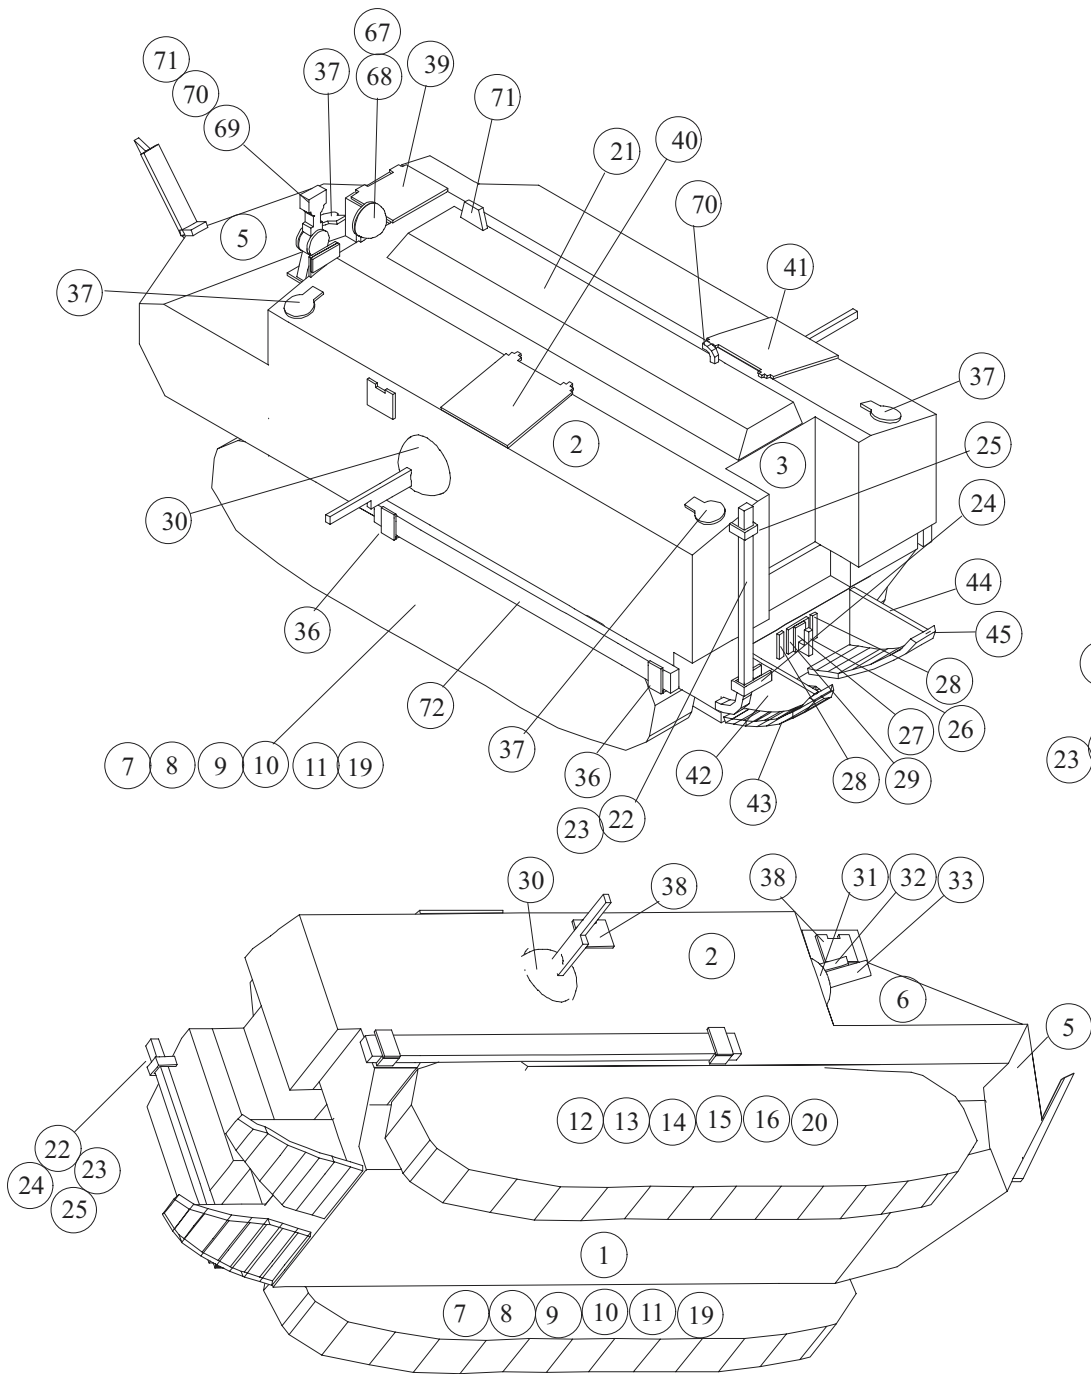

Schneider CA1
 French WWI Tank
 1/72 Scale Cardmodel
 Copyright 2006 Clifton W. McCullough

Schneider CA1
 French WWI Medium Tank
 1/72 scale Cardmodel
 Copyright 2006 Clifton W. McCullough
 Instructions Sheet 2

Schneider CA1
 French WWI Medium Tank
 1/72 scale Cardmodel
 Copyright 2006 Clifton W. McCullough
 Instructions Sheet 3

Left Track Assembly As Shown
 (Right Assembly is similar)

Schneider CA1
 French WWI Medium Tank
 1/72 scale Cardmodel
 Copyright 2006 Clifton W. McCullough
 Instructions Sheet 5

OTHER PIECE PAIRS ARE SIMILAR

THE APPLIQUE ARMOR PLATES MAY BE OMITTED
(NOT ALL SCHNEIDER CA1'S HAD THEM)

Schneider CA1
French WWI Medium Tank
1/72 scale Cardmodel
Copyright 2006 Clifton W. McCullough
Instructions Sheet 6