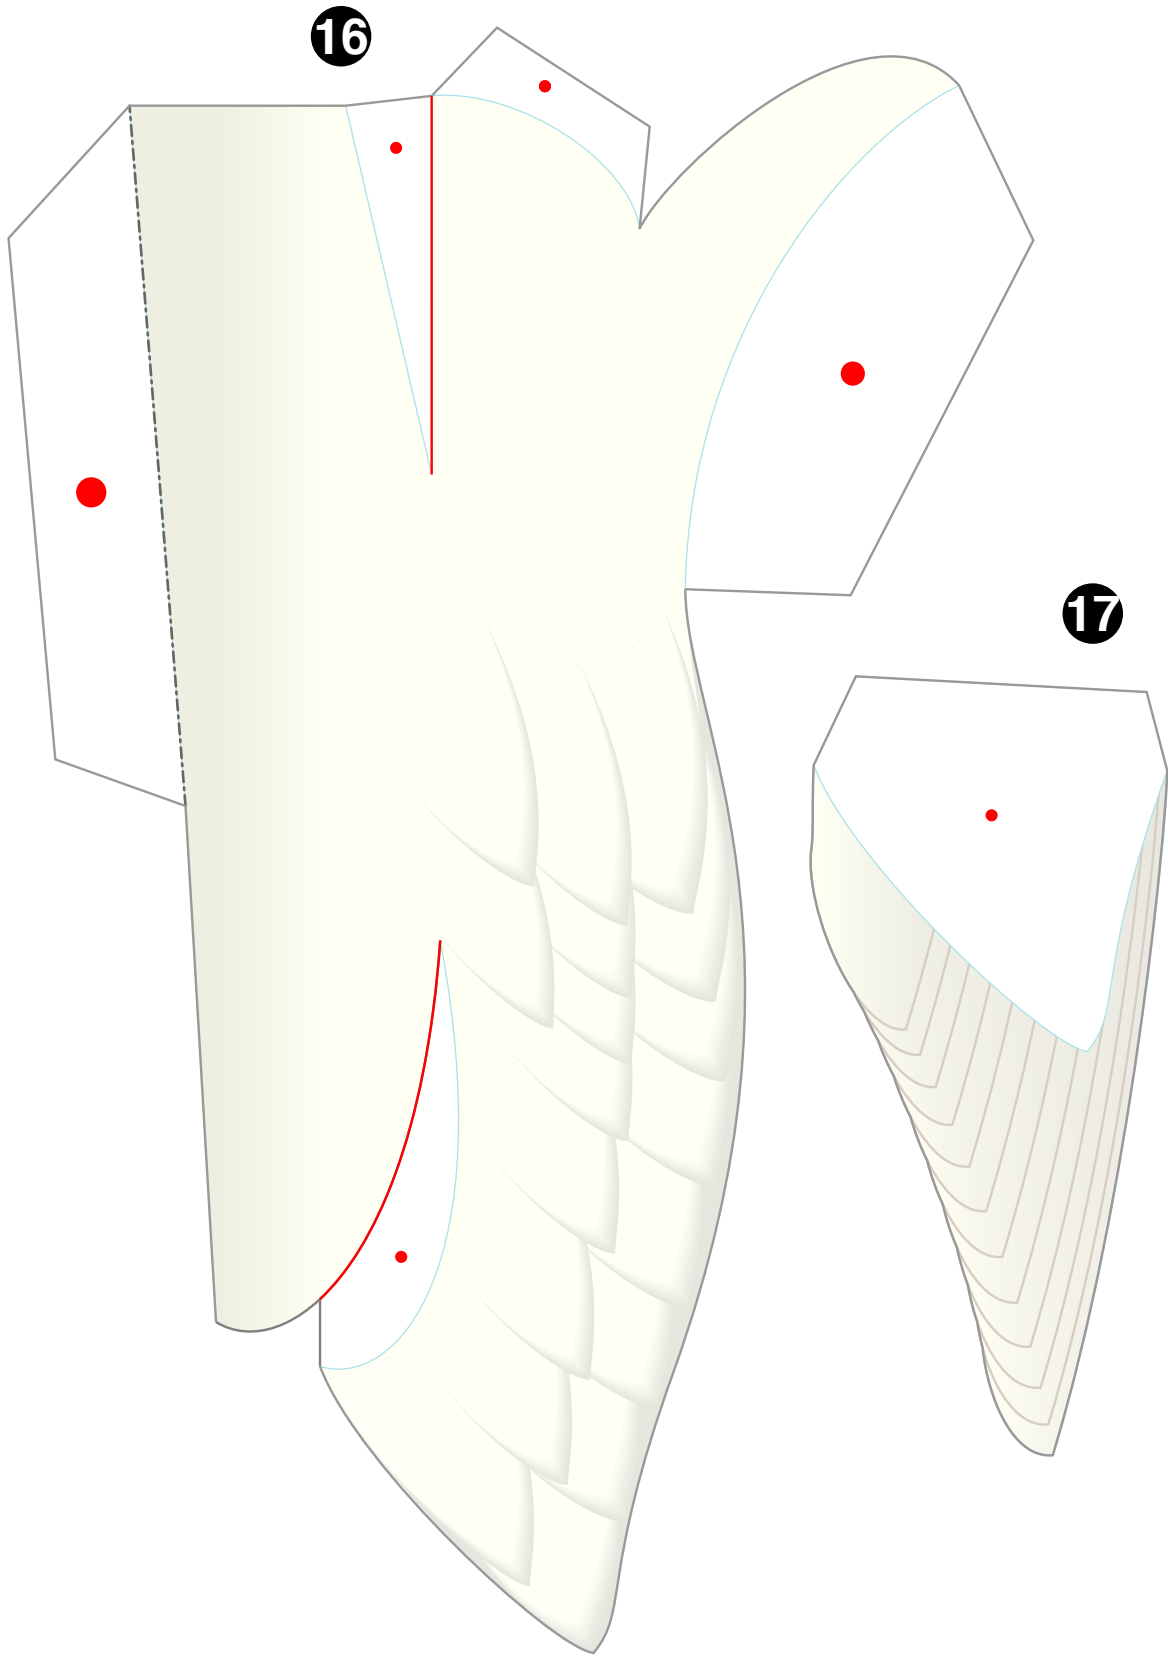

Whooper Swan

(*Cygnus cygnus*)

The whooper swan is a large type of waterfowl, whose adults reach lengths of up to 140cm, with wings as long as 60cm each. While their bodies are predominantly white, some feature yellowish markings on the head and neck. There are no color differences distinguishing males and females, but cygnets younger than one year old are gray with brownish streaks, the area around the top of the beak a pinkish white. Also, adults can weigh more than 10kg, which is quite heavy for a flying animal. Take-off requires the assistance of a run-up. Whooper swans feed mostly on the stems and roots of aquatic plants, and their main breeding ground is northern Eurasia, Iceland, etc.

This papercraft is about one half the size of a real whooper swan.

Cygnus cygnus

WHOOPER SWAN

Canon
CREATIVE PARK
<http://www.canon.com/c-park/>

39

38

24

CAUTION
Do not peck at people with the beak.
Doing so could result in injury.
Adults, make sure children follow this caution.