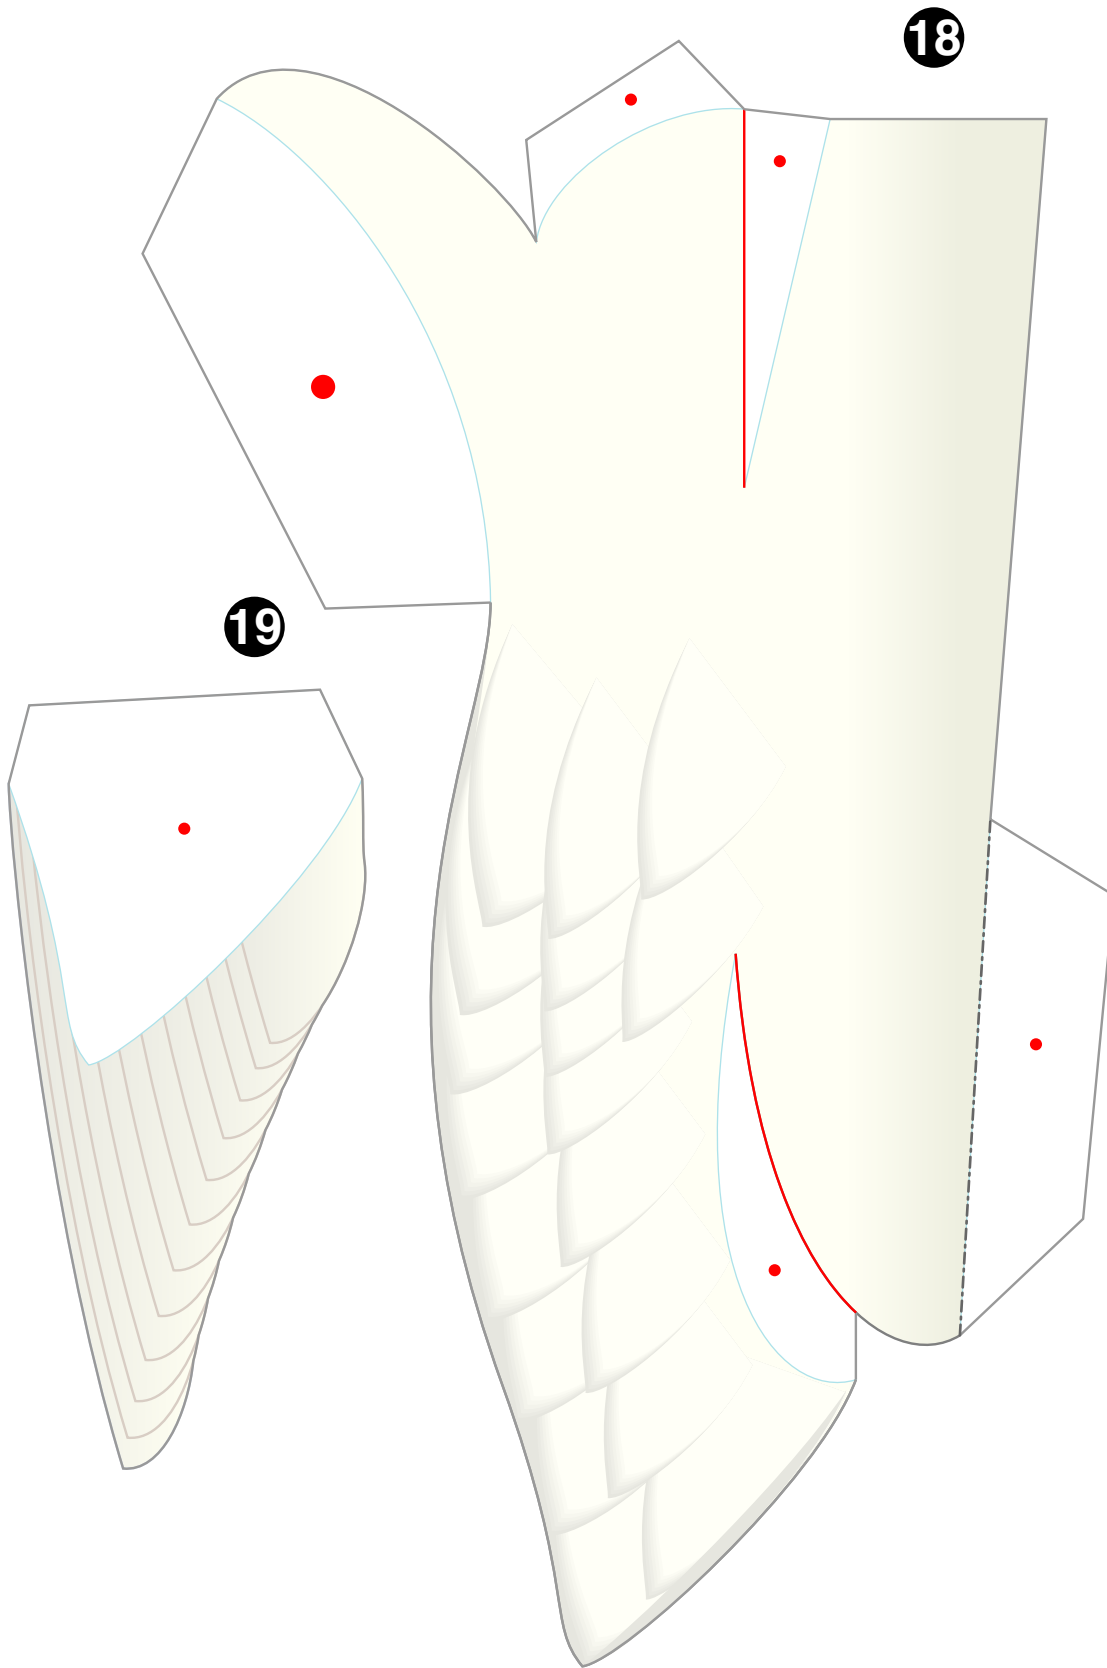

Whooper Swan

(*Cygnus cygnus*)

The whooper swan is a large type of waterfowl, whose adults reach lengths of up to 140cm, with wings as long as 60cm each. While their bodies are predominantly white, some feature yellowish markings on the head and neck. There are no color differences distinguishing males and females, but cygnets younger than one year old are gray with brownish streaks, the area around the top of the beak a pinkish white. Also, adults can weigh more than 10kg, which is quite heavy for a flying animal. Take-off requires the assistance of a run-up. Whooper swans feed mostly on the stems and roots of aquatic plants, and their main breeding ground is northern Eurasia, Iceland, etc.

This papercraft is about one half the size of a real whooper swan.

Cygnus cygnus

WHOOPER SWAN

Canon
CREATIVE PARK
<http://www.canon.com/c-park/>

39

38

24

CAUTION
Do not peck at people with the beak.
Doing so could result in injury.
Adults, make sure children follow this caution.