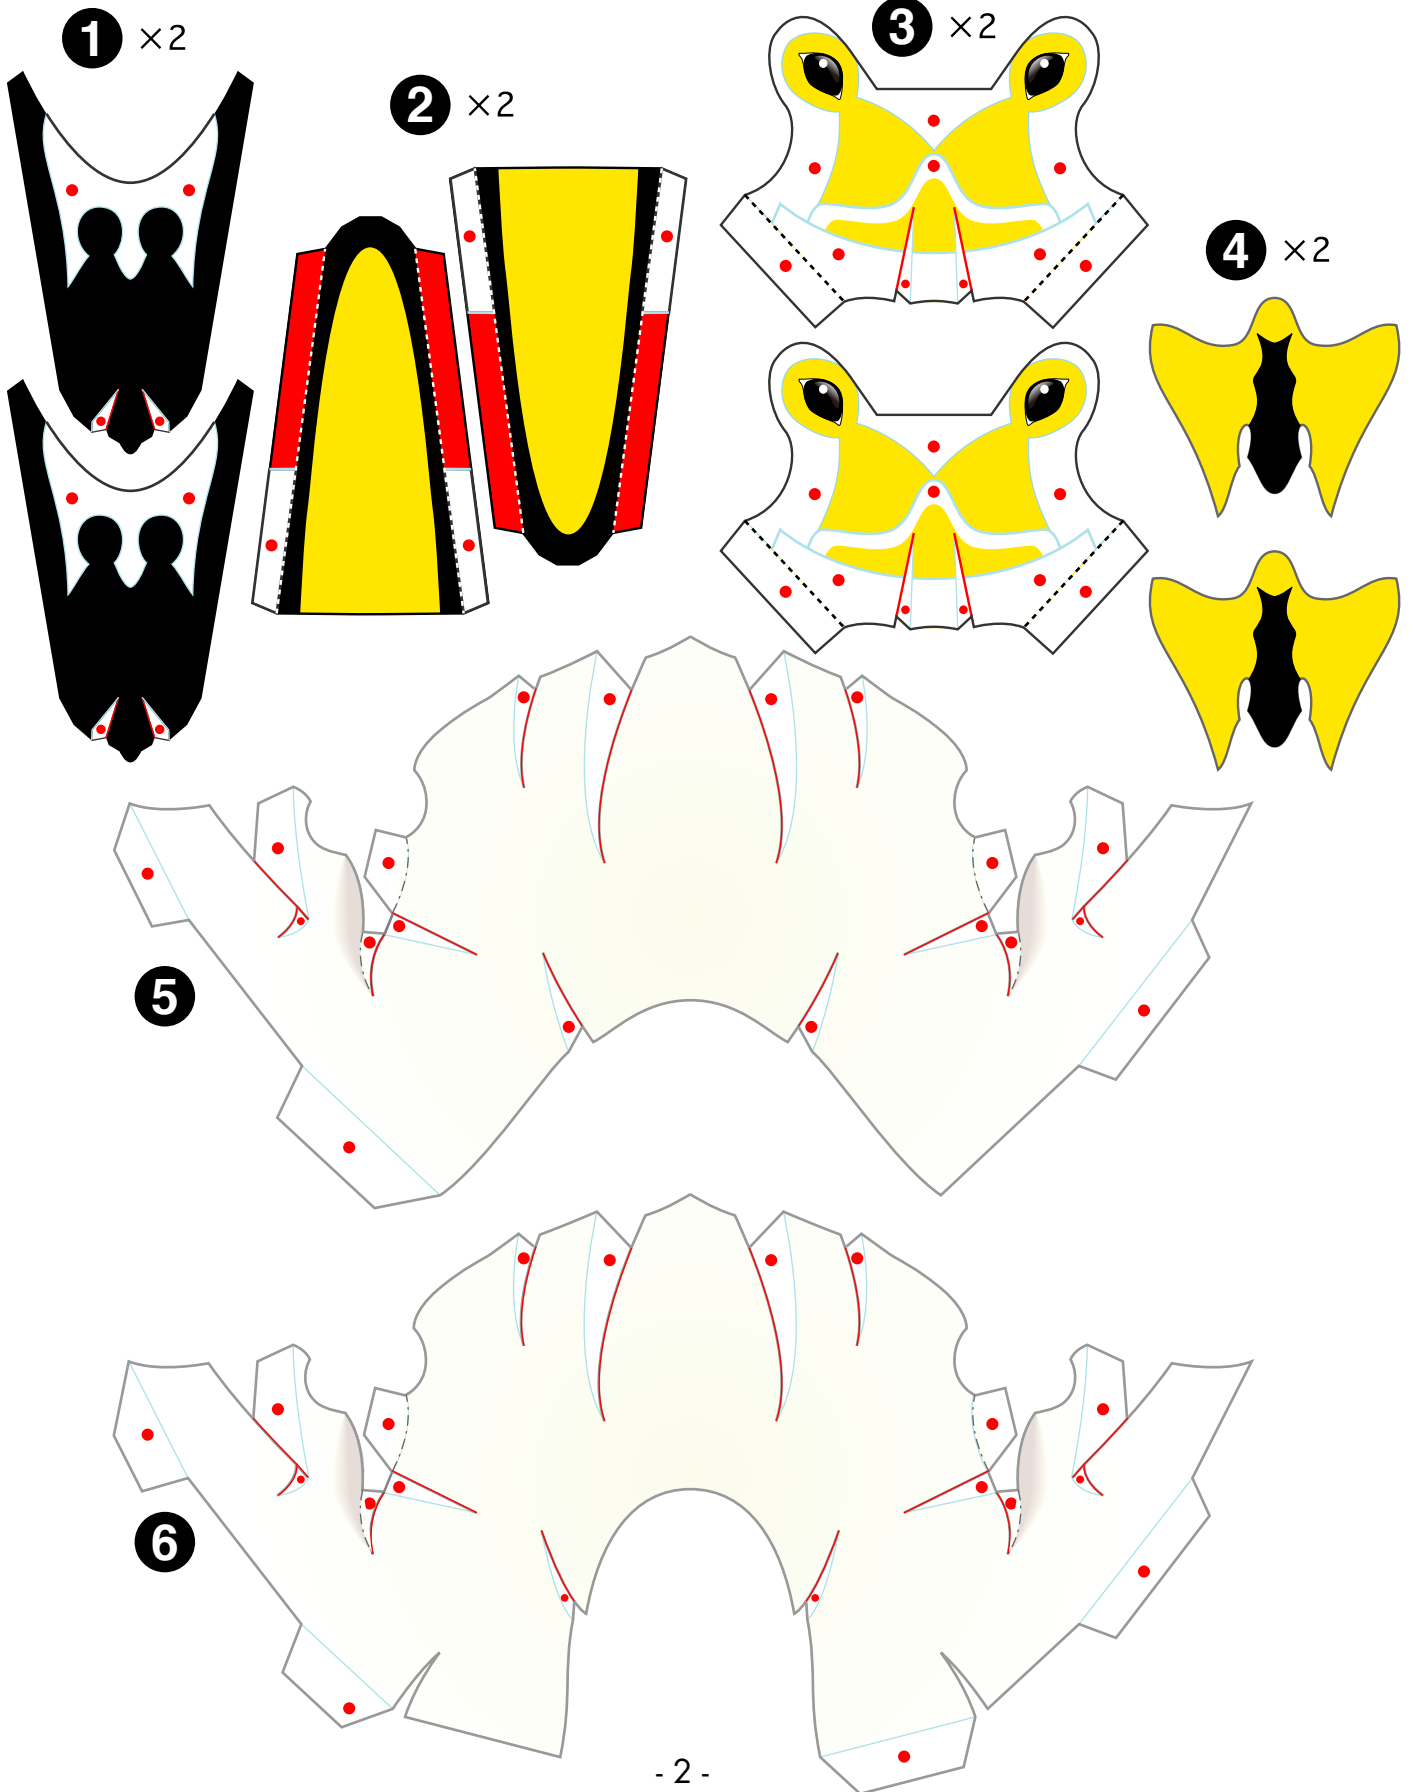

Whooper Swan

(*Cygnus cygnus*)

The whooper swan is a large type of waterfowl, whose adults reach lengths of up to 140cm, with wings as long as 60cm each. While their bodies are predominantly white, some feature yellowish markings on the head and neck. There are no color differences distinguishing males and females, but cygnets younger than one year old are gray with brownish streaks, the area around the top of the beak a pinkish white. Also, adults can weigh more than 10kg, which is quite heavy for a flying animal. Take-off requires the assistance of a run-up. Whooper swans feed mostly on the stems and roots of aquatic plants, and their main breeding ground is northern Eurasia, Iceland, etc.

This papercraft is about one half the size of a real whooper swan.

Cygnus cygnus

WHOOPER SWAN

Canon
CREATIVE PARK
<http://www.canon.com/c-park/>

39

38

24

CAUTION
Do not peck at people with the beak.
Doing so could result in injury.
Adults, make sure children follow this caution.