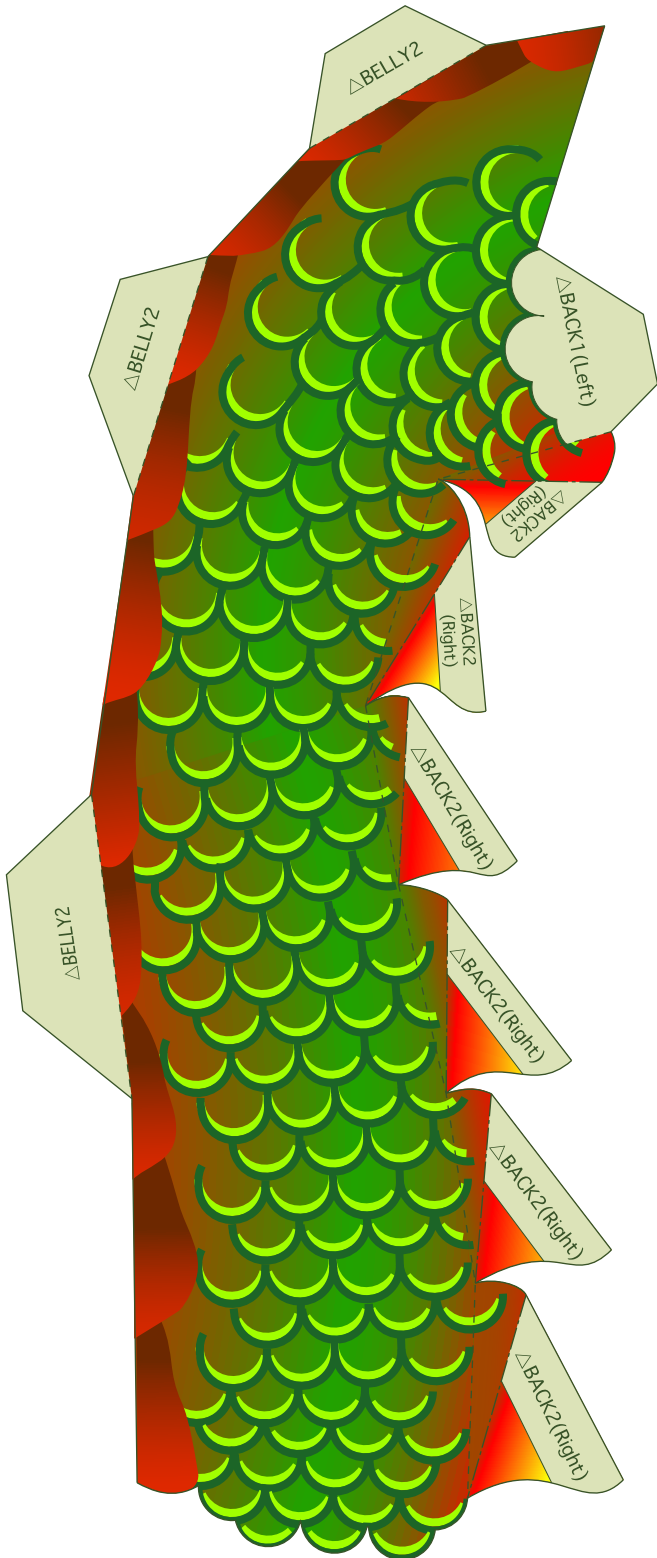

Chinese Dragon

The Chinese dragon is a spiritual beast; a mythical creature with a long, snakelike body and sharp talons. Its image differs slightly to that of the Western dragon, being considered a sacred creature: a god that reigns over direction. In China, it is also used to symbolize the power of the emperor. The Chinese dragon is believed to control the weather, being responsible for causing tempests, lightning, and tornadoes. In its hand it holds a flaming pearl, thought to be harbinger of fortune and good luck.

Also a symbol of strength, the dragon is said to invite all kinds of luck. Leaving a dragon at the entrance to a building, on the right as you enter a room, or in the north corner is said to increase your luck in terms of wealth and love.

FOREHEAD

WHISKER(Right)

WHISKER(Left)

EYES

BACK2(Left)

BACK2(Right)

FLAME

FLAMING PEARL

FINGER1

FINGER1

FINGER1

FINGER2

FINGER2

FINGER2

FINGER4

FINGER3