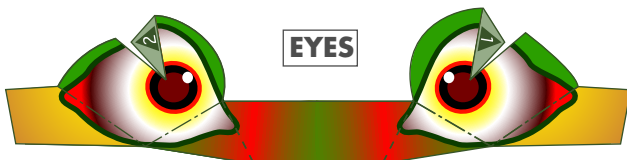

Chinese Dragon

The Chinese dragon is a spiritual beast; a mythical creature with a long, snakelike body and sharp talons. Its image differs slightly to that of the Western dragon, being considered a sacred creature: a god that reigns over direction. In China, it is also used to symbolize the power of the emperor. The Chinese dragon is believed to control the weather, being responsible for causing tempests, lightning, and tornadoes. In its hand it holds a flaming pearl, thought to be harbinger of fortune and good luck.

FOREHEAD

WHISKER(Right)

WHISKER(Left)

EYES

BACK2(Left)

BACK2(Right)

FLAME

FLAMING PEARL

FINGER1

FINGER1

FINGER1

FINGER2

FINGER2

FINGER2

FINGER4

FINGER3