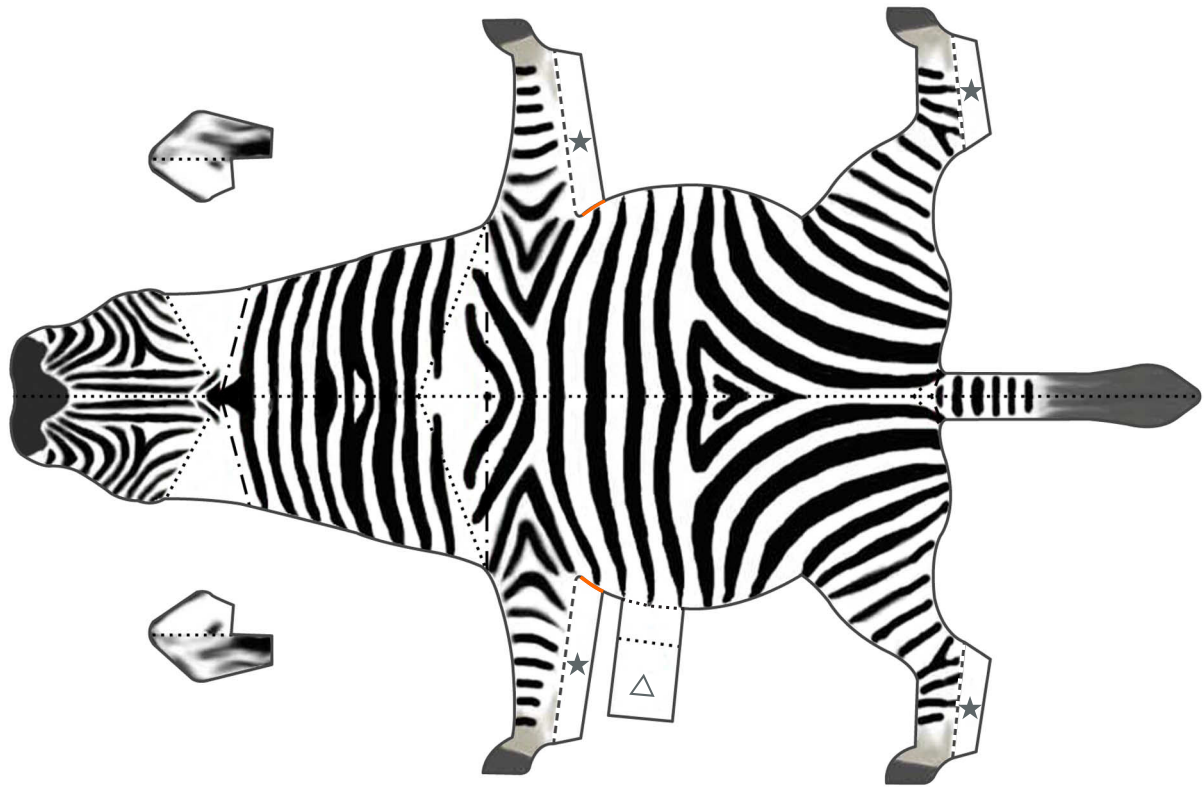

PAPER CRAFT

<http://www.canon.com/c-park/en/>

Zebra(Grants' Zebra)

Habitat: Africa (ranging from northern Mozambique to Tanzania and Kenya)

Remarks: Length approx. 2 to 2.4m (approx. 6.5 to 7.5 feet)

Weight approx. 200 to 300kg (approx. 440 to 660lbs)

Enlarged view of tail

《Assembly Instructions》

★ mark
Fold and paste on for extra strength.

△ mark
Paste on to reverse side after completion.

Legs

Ears

- Scissors line
- Cut in line
- - - Mountain fold
- - - Valley fold