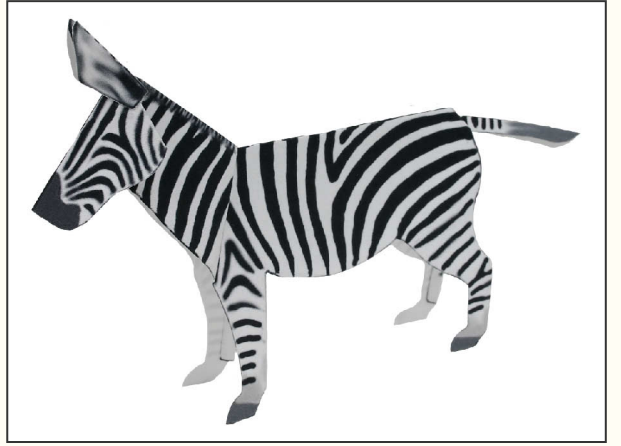

PAPER CRAFT

<http://www.canon.com/c-park/en/>

Zebra(Grants' Zebra)

Habitat: Africa (ranging from northern Mozambique to Tanzania and Kenya)

Remarks: Length approx. 2 to 2.4m (approx. 6.5 to 7.5 feet)

Weight approx. 200 to 300kg (approx. 440 to 660lbs)

Enlarged view of tail

《Assembly Instructions》

★ mark
Fold and paste on for extra strength.

△ mark
Paste on to reverse side after completion.

Legs

Ears

- Scissors line
- Cut in line
- - - Mountain fold
- - - Valley fold