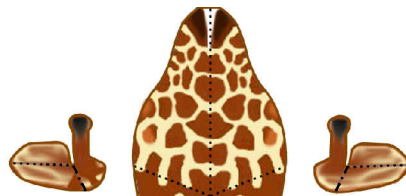

# PAPER CRAFT

<http://www.canon.com/c-park/en/>

## Giraffe(Reticulated Giraffe)

Habitat: Northern Kenya, southern Ethiopia

Remarks: Height approx. 3.5 to 4.7m (approx.12 to15 feet)

After you paste on the nose, cut off the white part.