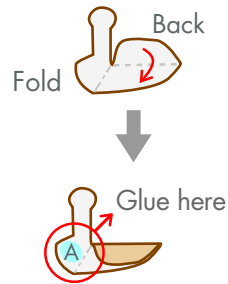

## Giraffe(Reticulated Giraffe)

Habitat: Northern Kenya, southern Ethiopia

Remarks: Height approx. 3.5 to 4.7m (approx.12 to15 feet)

After you paste on the nose, cut off the white part.

### 《Assembly Instructions》

★ mark

Fold and paste on for extra strength.

△ mark

Paste on to reverse side after completion.

#### Ears