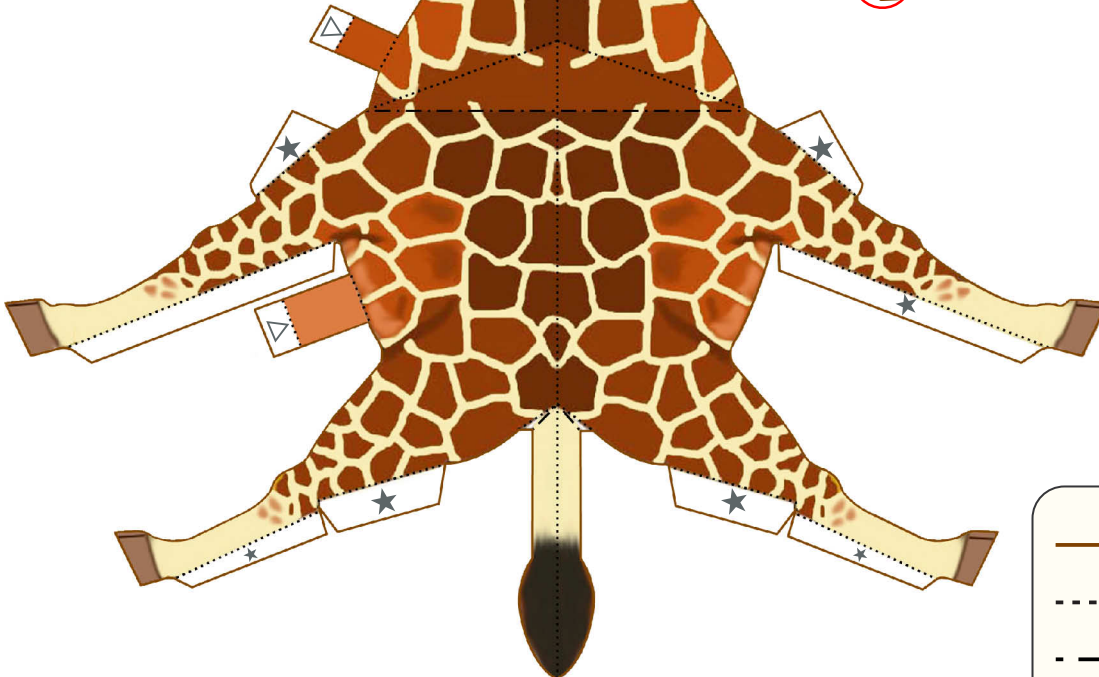

## Giraffe(Reticulated Giraffe)

Habitat: Northern Kenya, southern Ethiopia

Remarks: Height approx. 3.5 to 4.7m (approx.12 to15 feet)

After you paste on the nose, cut off the white part.

### 《Assembly Instructions》

★ mark

Fold and paste on for extra strength.

△ mark

Paste on to reverse side after completion.

#### Ears

#### Legs

-  Scissors line
-  Mountain fold
-  Valley fold