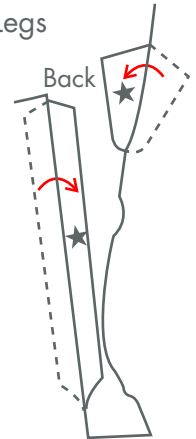

## Giraffe(Reticulated Giraffe)

Habitat: Northern Kenya, southern Ethiopia

Remarks: Height approx. 3.5 to 4.7m (approx.12 to15 feet)

After you paste on the nose, cut off the white part.

### 《Assembly Instructions》

★ mark

Fold and paste on for extra strength.

△ mark

Paste on to reverse side after completion.

#### Ears

#### Legs

-  Scissors line
-  Mountain fold
-  Valley fold