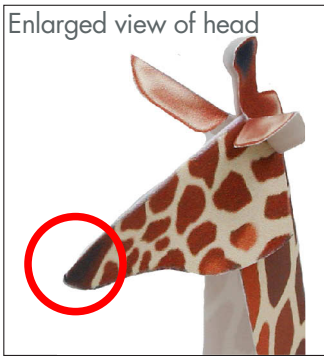

## Giraffe(Reticulated Giraffe)

Habitat: Northern Kenya, southern Ethiopia

Remarks: Height approx. 3.5 to 4.7m (approx.12 to15 feet)

After you paste on the nose, cut off the white part.